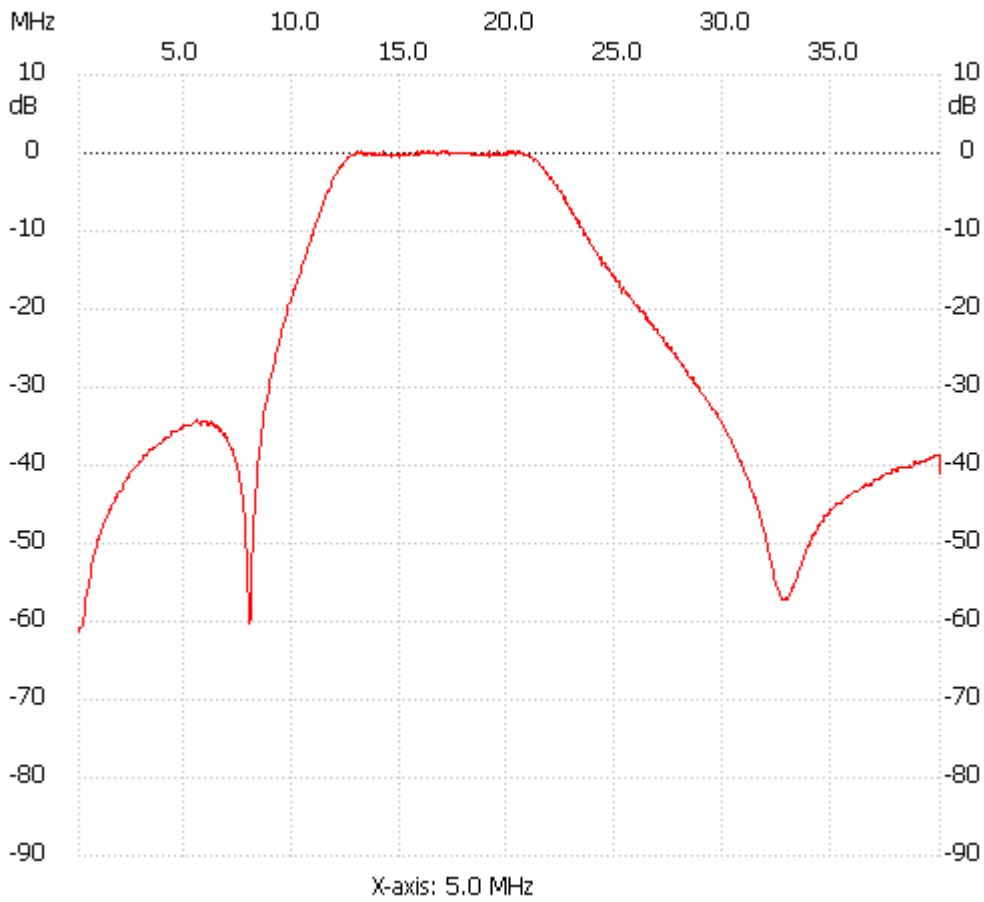

Startfreq: 0.100000 MHz; Stopfreq: 40.000000 MHz; Stepwidth: 39.900 kHz

Samples: 1001; Interrupt: 0 uS

;no\_label

Channel 1

max :0.38dB 13.187200MHz

min :-61.30dB 0.100000MHz

-----