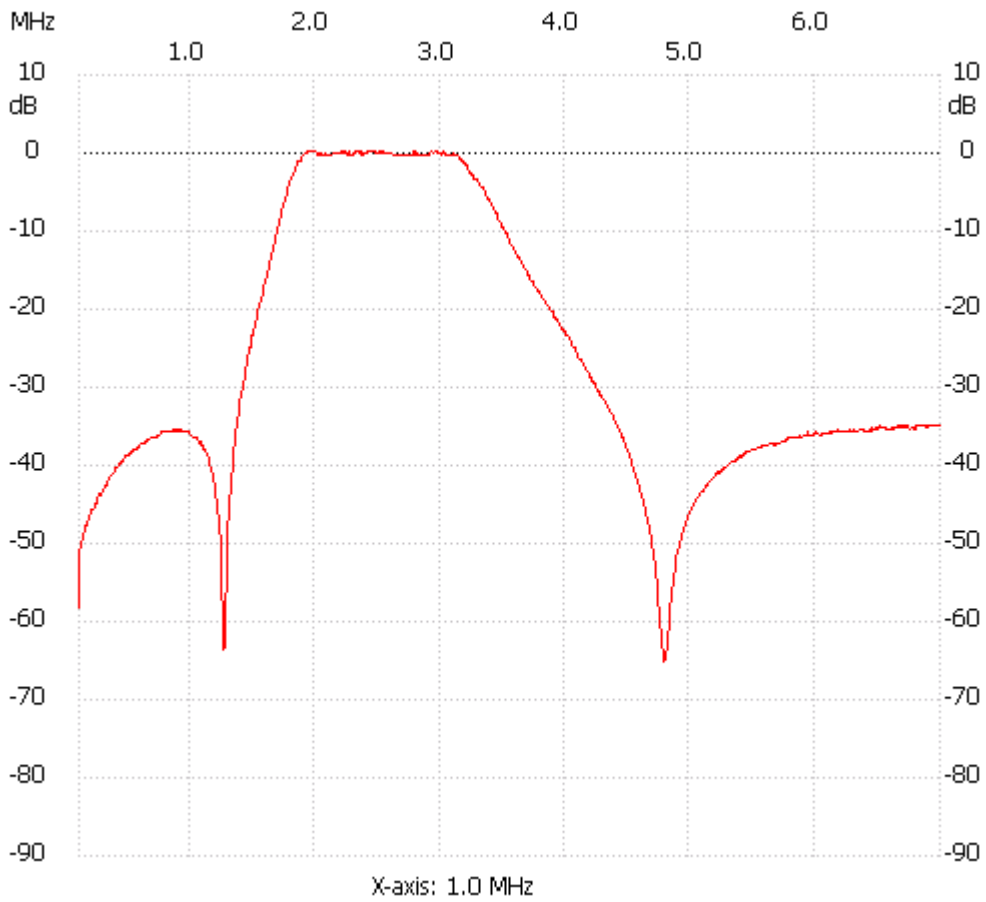

Startfreq: 0.100000 MHz; Stopfreq: 7.000000 MHz; Stepwidth: 6.900 kHz

Samples: 1001; Interrupt: 0 uS

;no_label

Channel 1

max :0.38dB 2.211400MHz

min :-65.14dB 4.792000MHz
