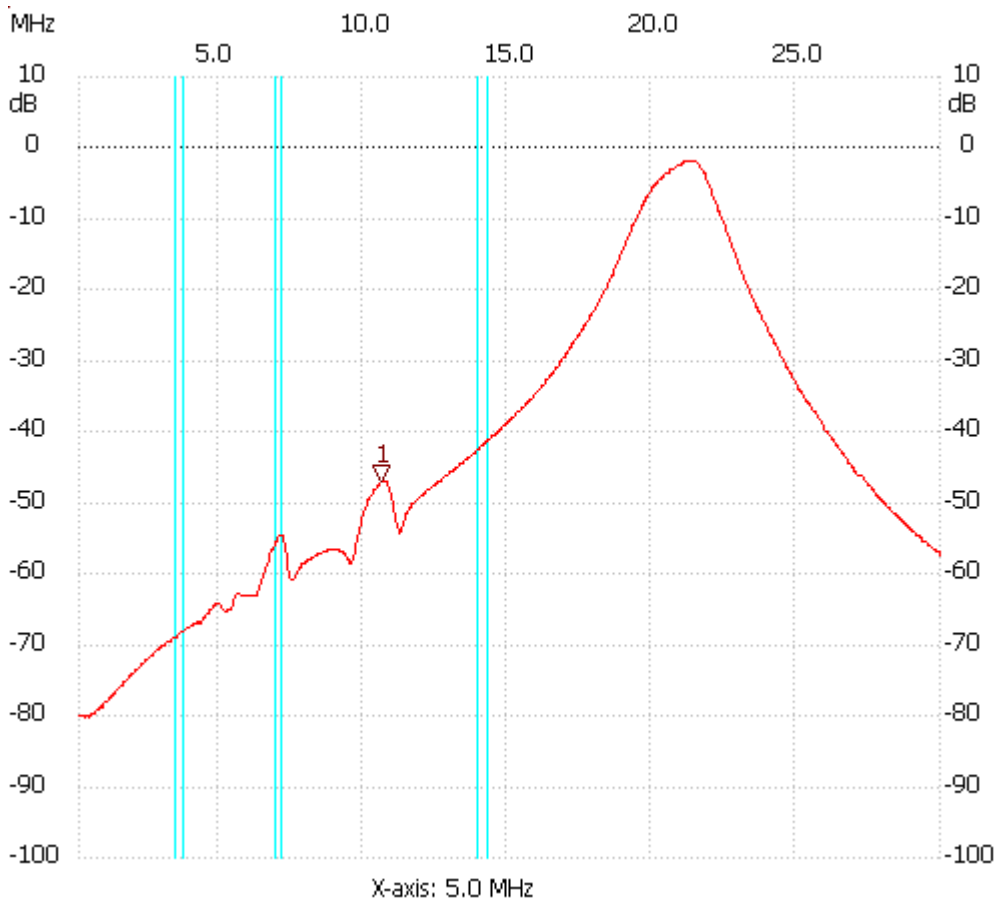

Startfreq: 0.100000 MHz; Stopfreq: 30.000000 MHz; Stepwidth: 29.900 kHz

Samples: 1001; Interrupt: 0 uS

;no_label

Cursor 1:

10.624800 MHz

Channel 1: -46.86dB

Channel 1

max :-1.71dB 21.209400MHz

min :-80.22dB 0.279400MHz
