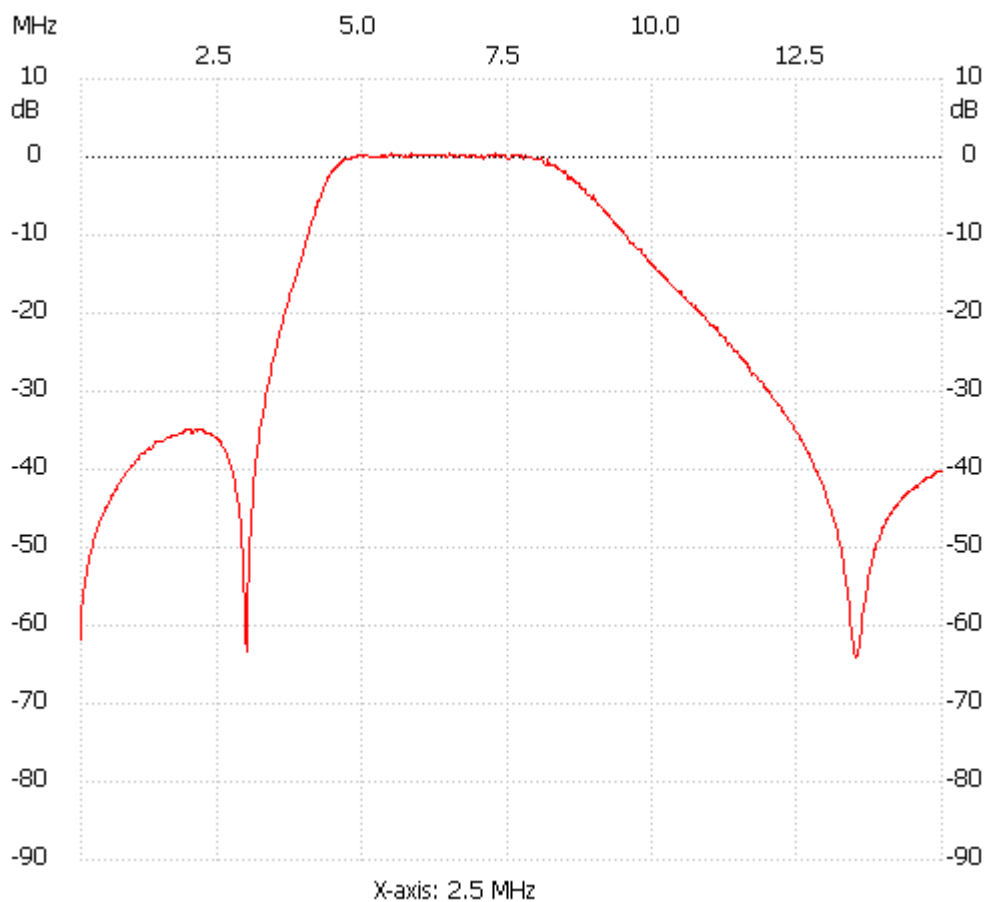

Startfreq: 0.100000 MHz; Stopfreq: 15.000000 MHz; Stepwidth: 14.900 kHz

Samples: 1001; Interrupt: 0 uS

;no\_label

Channel 1

max :0.58dB 5.478900MHz

min :-63.99dB 13.510000MHz

-----