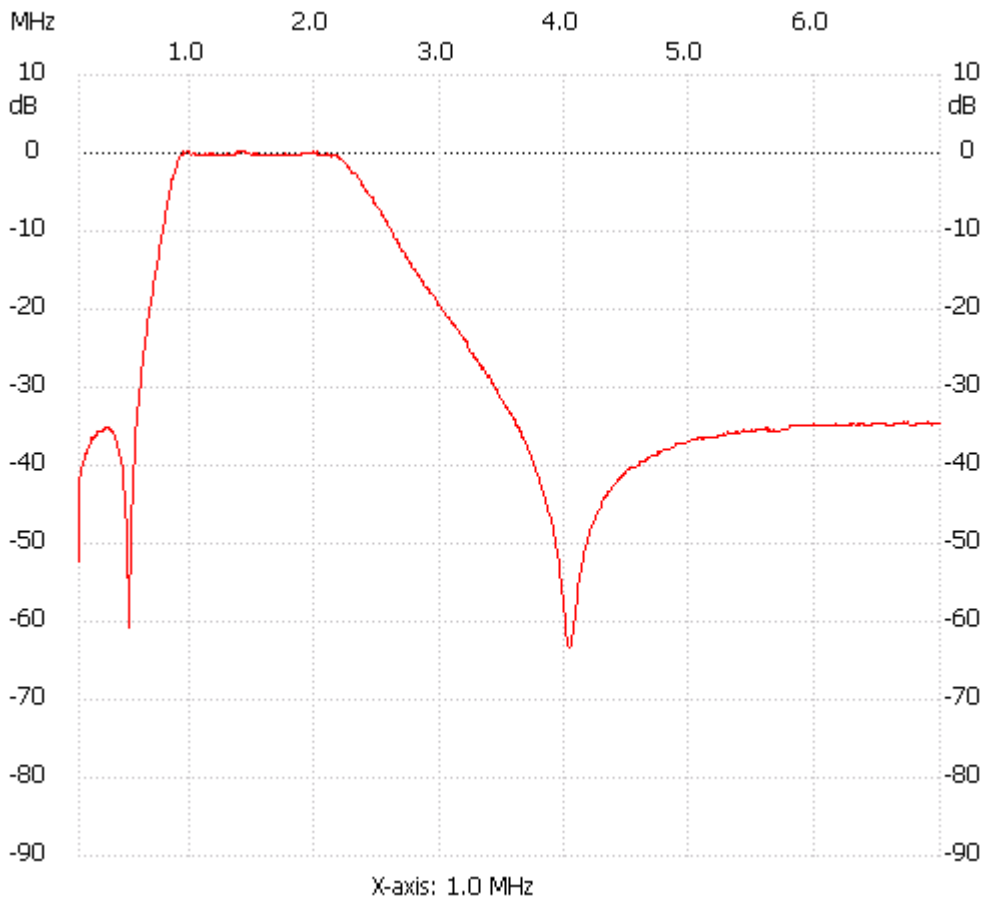

Startfreq: 0.100000 MHz; Stopfreq: 7.000000 MHz; Stepwidth: 6.900 kHz

Samples: 1001; Interrupt: 0 uS

;no_label

Channel 1

max :0.38dB 0.983200MHz

min :-63.22dB 4.033000MHz
