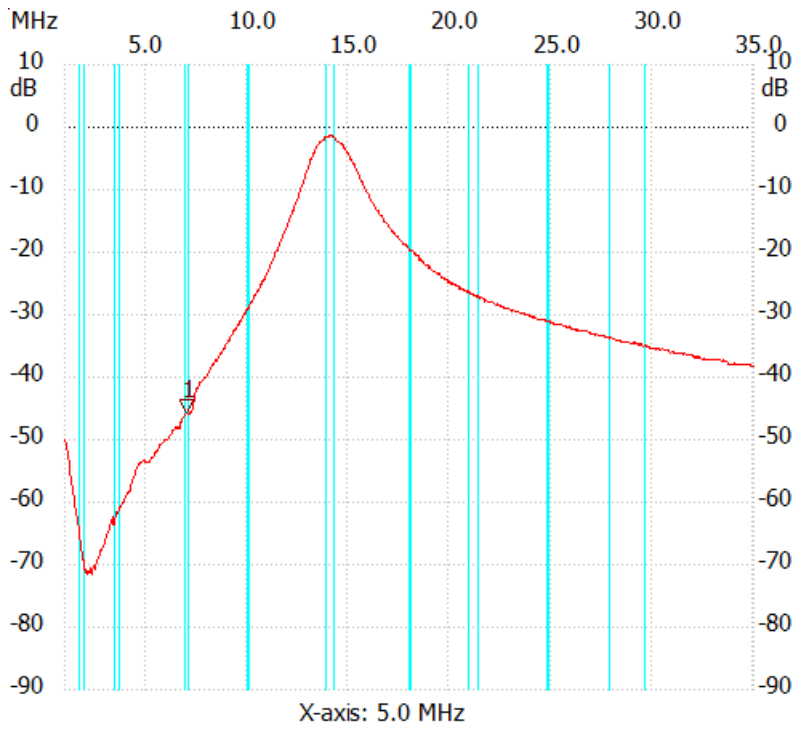

Startfreq: 1.000000 MHz; Stopfreq: 35.002858 MHz; Stepwidth: 34.071 kHz
Samples: 999; Interrupt: 0 uS

;no_label

Cursor 1:
6.996496 MHz
Channel 1: -45.68dB

Channel 1
max : -1.40dB 14.185477MHz
min : -71.53dB 2.090272MHz
