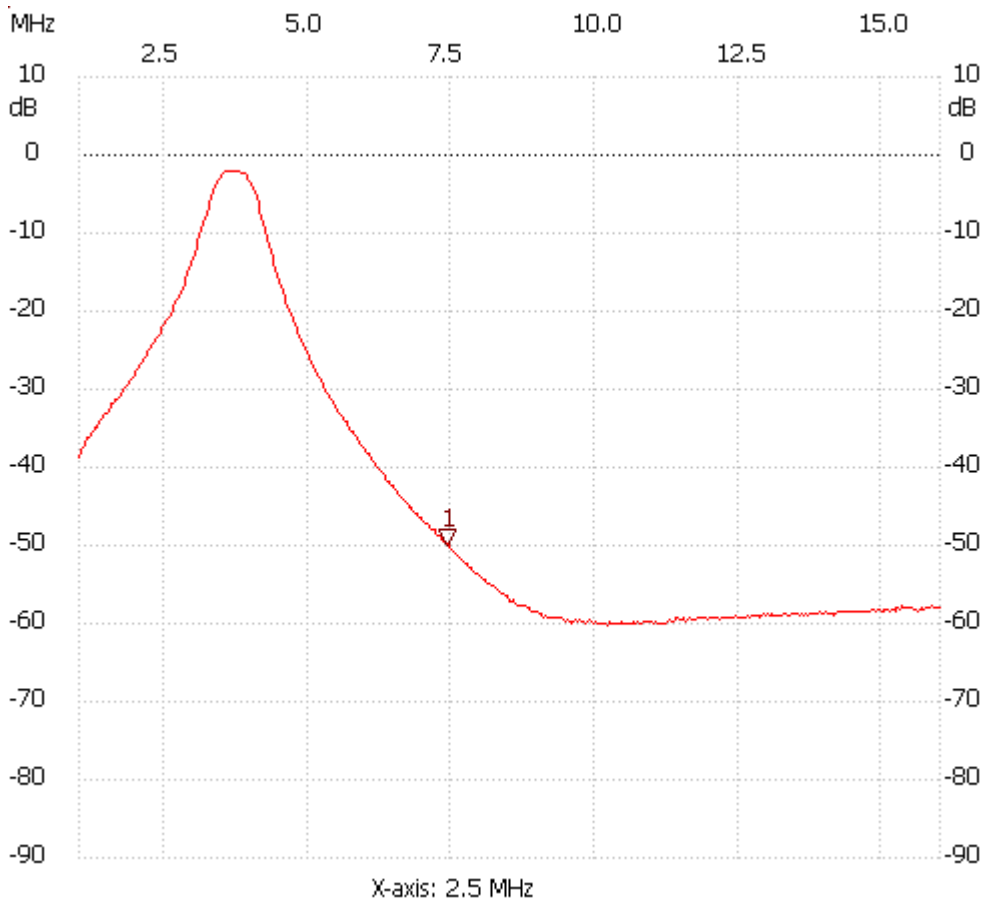

Startfreq: 1.000000 MHz; Stopfreq: 15.999940 MHz; Stepwidth: 30.060 kHz

Samples: 500; Interrupt: 0 uS

;no_label

Cursor 1:

7.432840 MHz

Channel 1: -50.12dB

Channel 1

max :-2.07dB 3.795580MHz

min :-60.26dB 10.198360MHz
