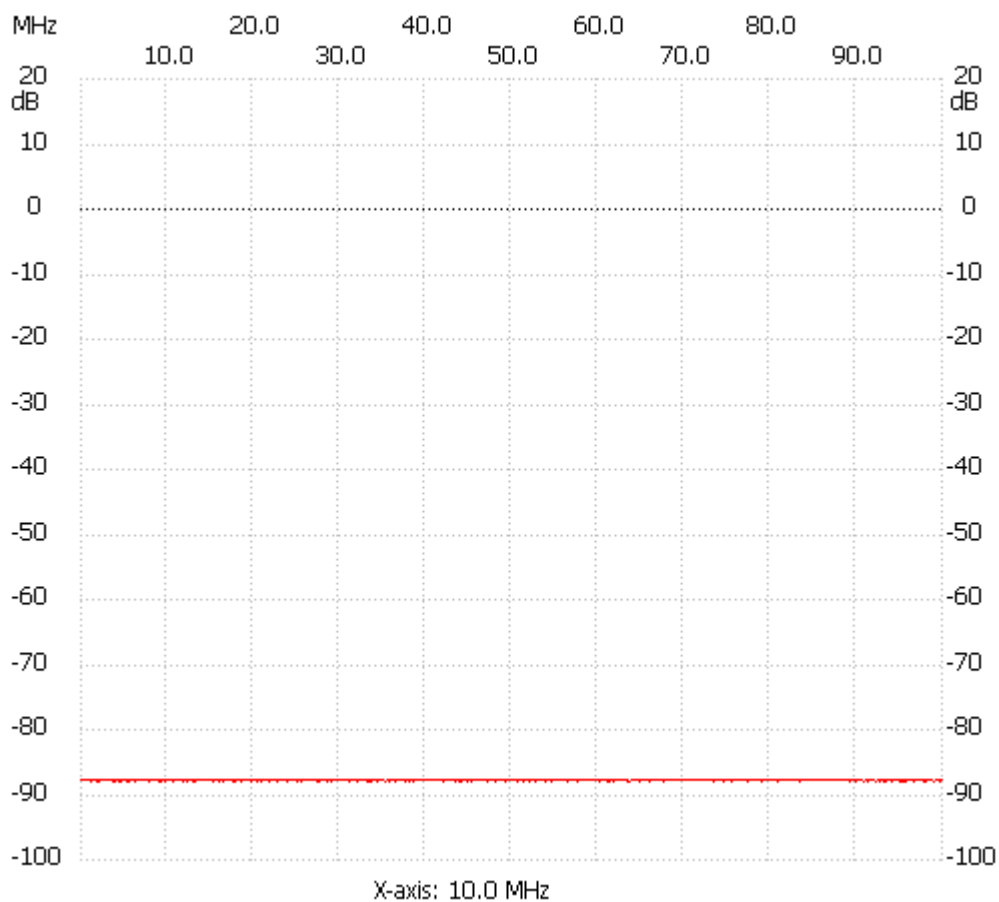

Startfreq: 0.025000 MHz; Stopfreq: 100.000000 MHz; Stepwidth: 99.975 kHz

Samples: 1001; Interrupt: 0 uS

;no_label

Channel 1

max :-87.77dB 0.025000MHz

min :-87.96dB 1.124725MHz
