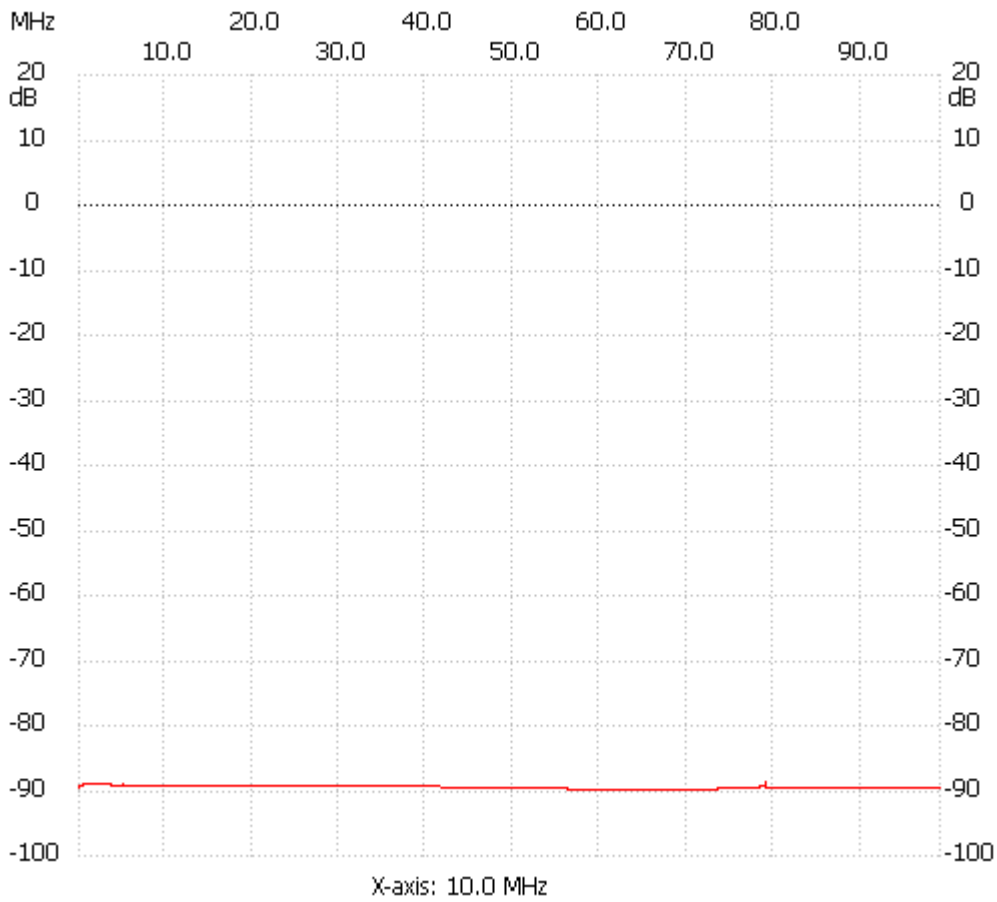

Startfreq: 0.100000 MHz; Stopfreq: 99.003796 MHz; Stepwidth: 99.102 kHz

Samples: 999; Interrupt: 0 uS

;no_label

Channel 1

max :-88.70dB 78.985192MHz

min :-89.88dB 56.290834MHz
