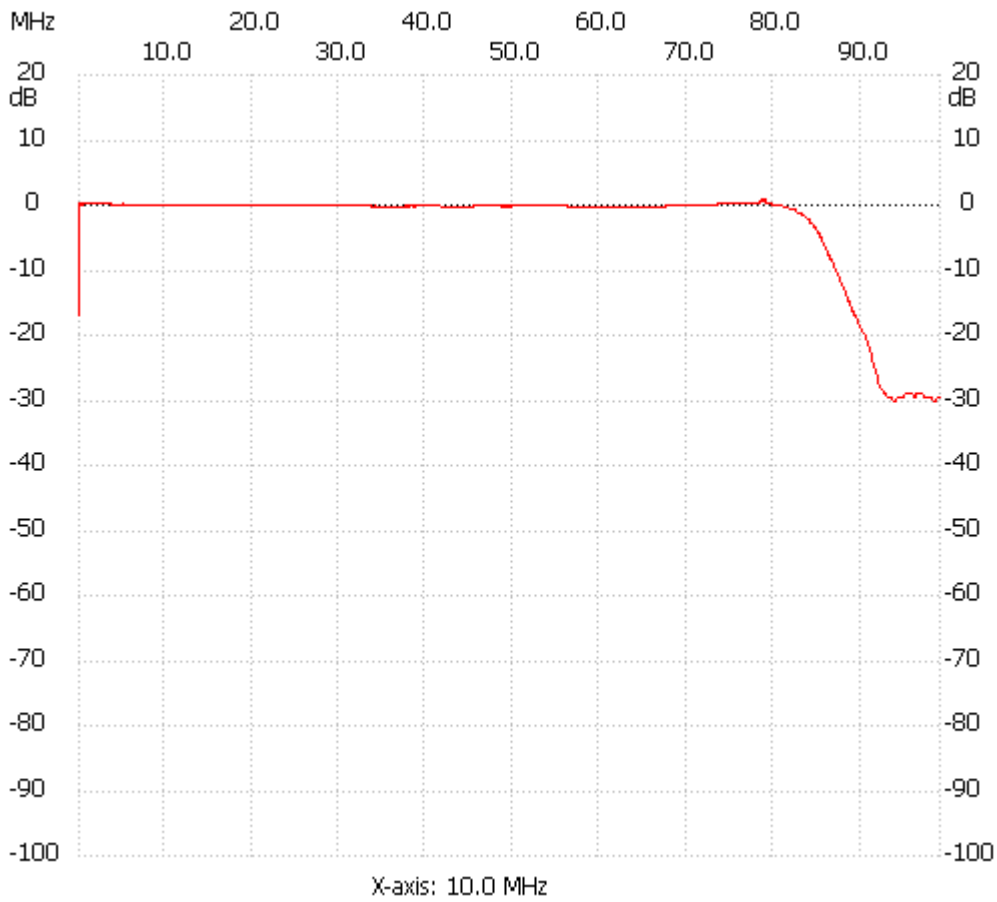

Startfreq: 0.100000 MHz; Stopfreq: 99.003796 MHz; Stepwidth: 99.102 kHz

Samples: 999; Interrupt: 0 uS

;no\_label

Channel 1

max :0.98dB 78.985192MHz

min :-30.00dB 93.652288MHz

-----