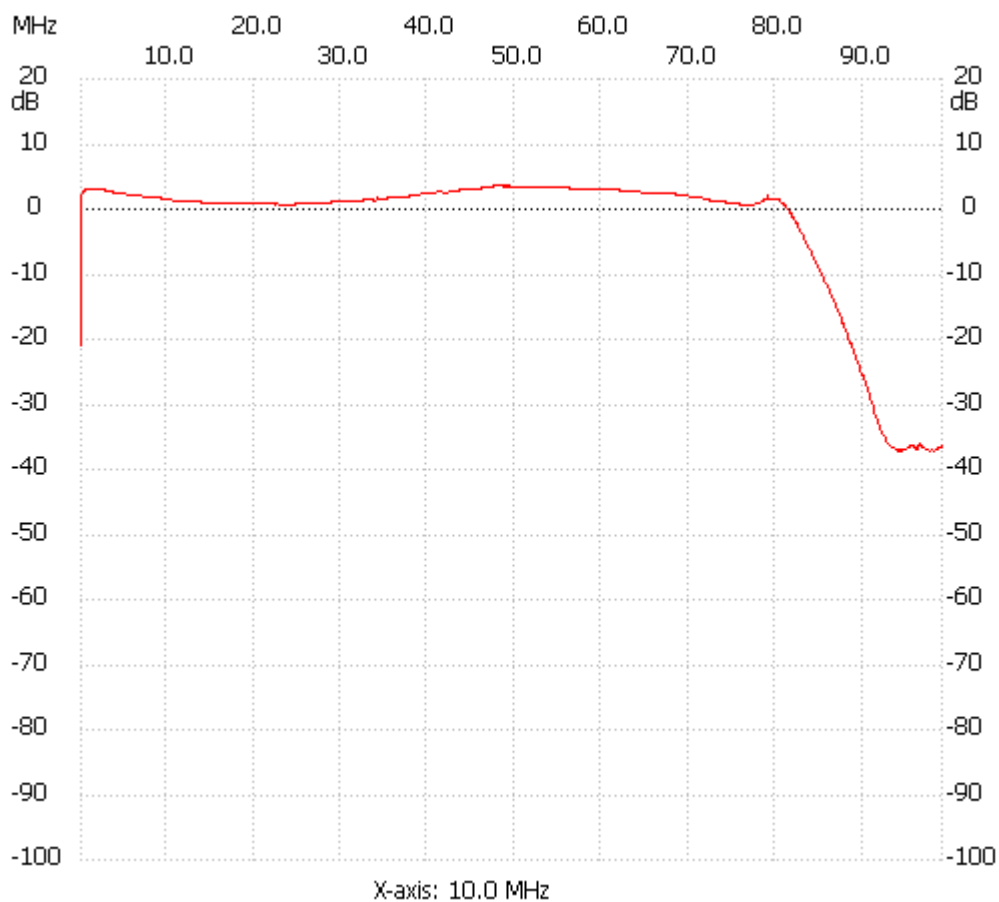

Startfreq: 0.100000 MHz; Stopfreq: 99.003796 MHz; Stepwidth: 99.102 kHz

Samples: 999; Interrupt: 0 uS

;no_label

Channel 1

max :3.54dB 51.930346MHz

min :-37.08dB 94.048696MHz
