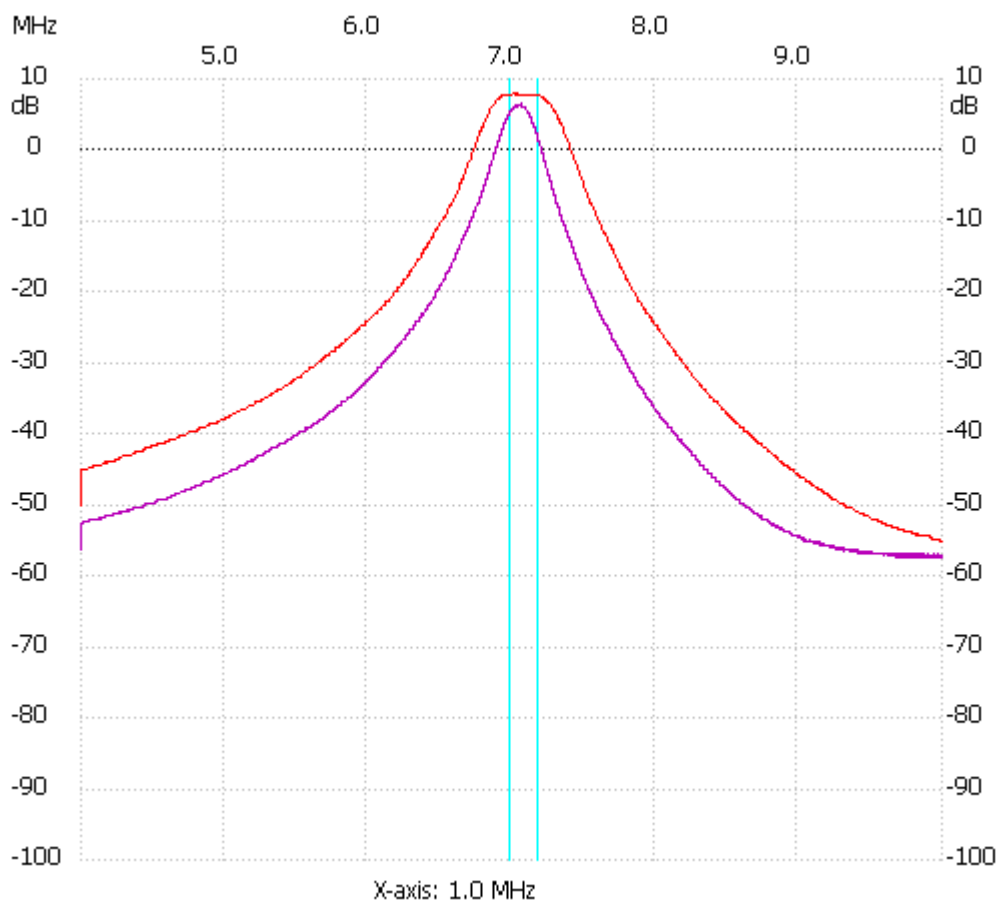

Startfreq: 4.000000 MHz; Stopfreq: 9.998995 MHz; Stepwidth: 6.005 kHz

Samples: 1000; Interrupt: 0 uS

;no_label

Channel 1

max :8.07dB 7.008505MHz

min :-55.02dB 9.986985MHz
