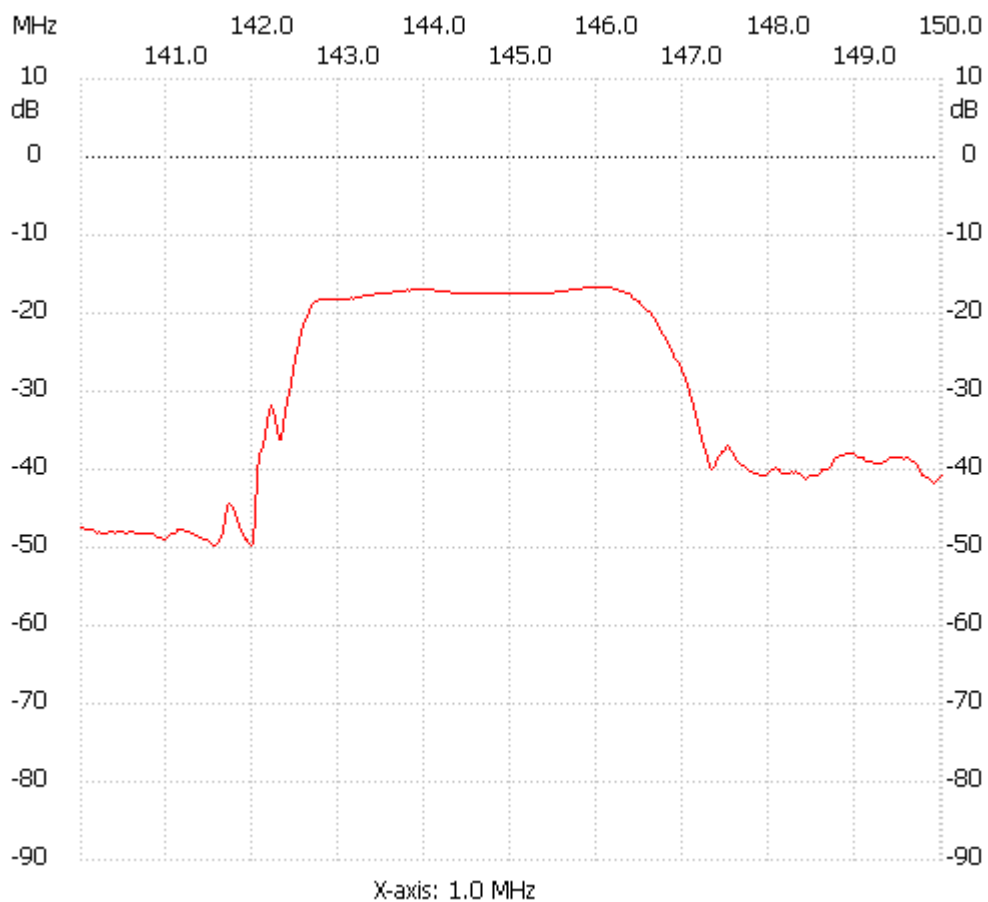

Startfreq: 140.000000 MHz; Stopfreq: 150.000536 MHz; Stepwidth: 25.064 kHz

Samples: 400; Interrupt: 1000 uS

;no\_label

Channel 1

max :-16.78dB 145.739656MHz

min :-49.28dB 141.503840MHz

-----