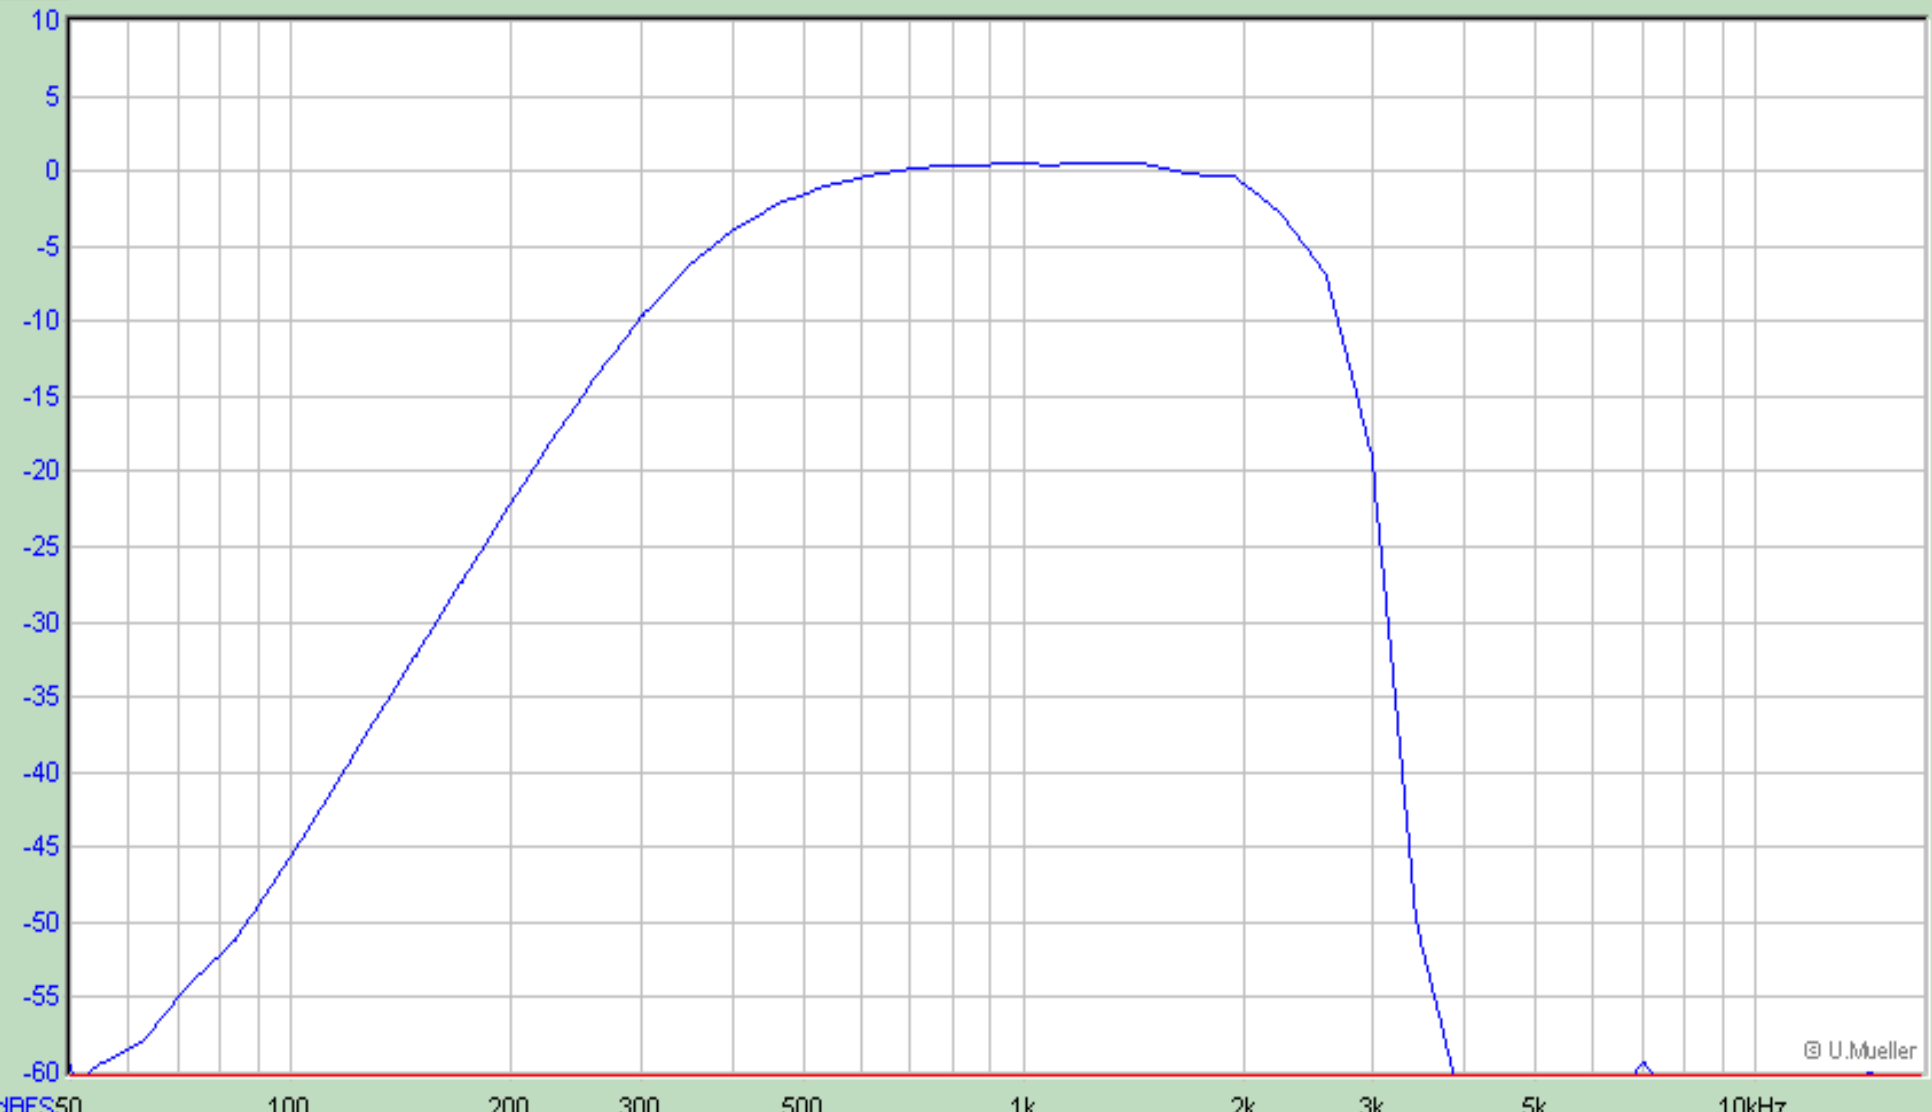

Navigation controls for the waveform plot, including up/down arrows and left/right arrows.

remark audioTester V3.0

- 
- 
- 
- 
- 
- 
- 
- 
- 

X min / Hz  
  
X max / Hz

Navigation controls for the frequency response plot, including up/down arrows and left/right arrows.