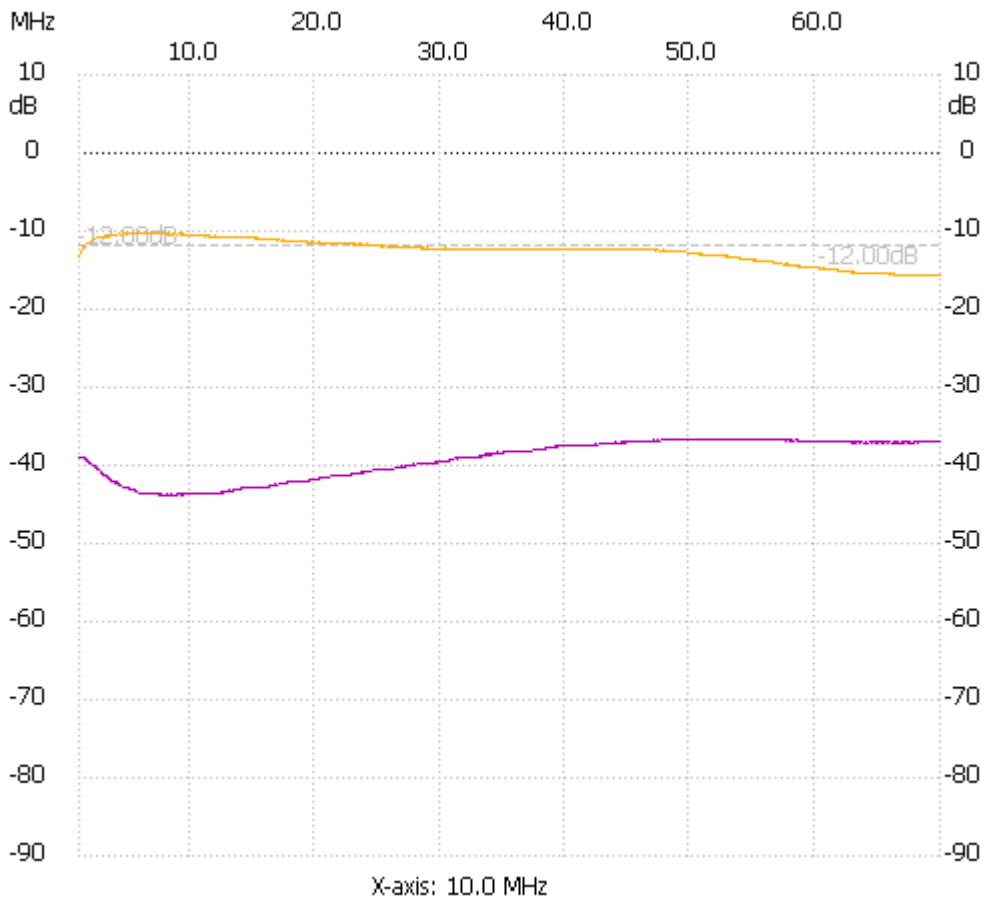

Startfreq: 1.000000 MHz; Stopfreq: 69.996000 MHz; Stepwidth: 68.996 kHz

Samples: 1001; Interrupt: 0 uS

;no_label

Cursor 1:

586.224072 MHz

Channel 1: -89.15dB

Channel 1

max :-10.27dB 4.173816MHz

min :-15.68dB 65.994232MHz