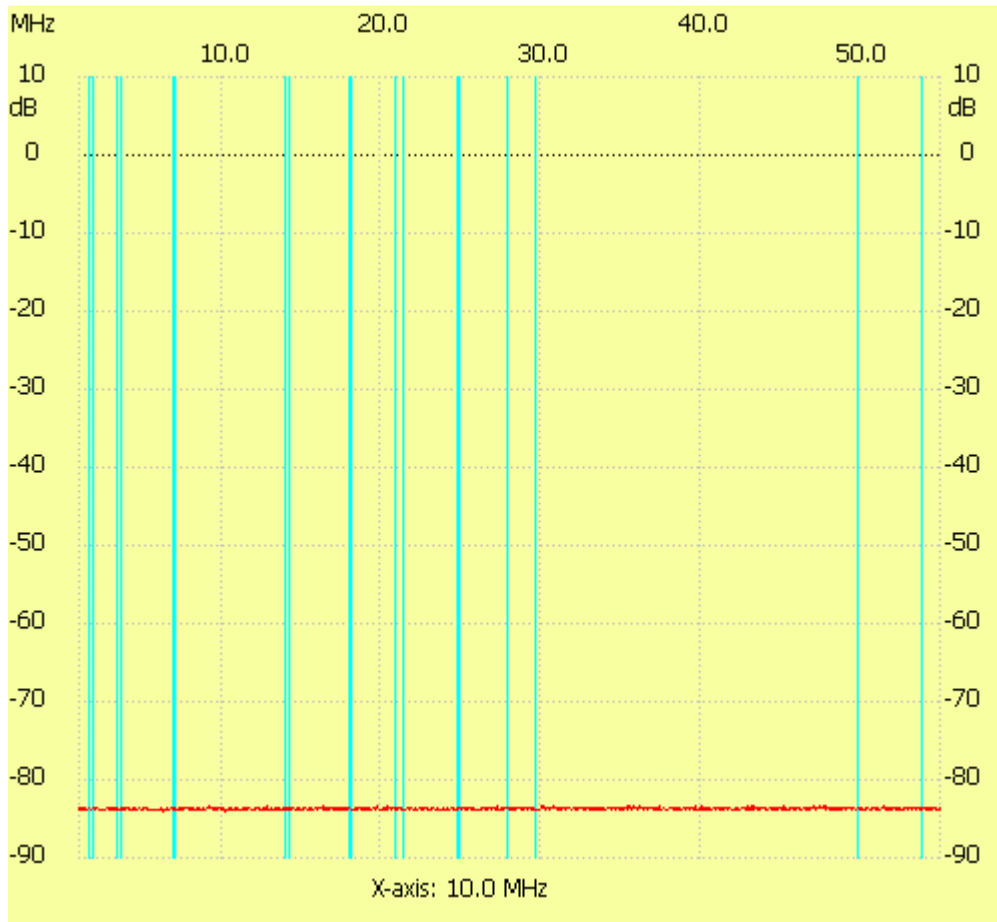

Startfreq: 1.000000 MHz; Stopfreq: 54.999784 MHz; Stepwidth: 54.108 kHz

Samples: 999; Interrupt: 0 uS

;no\_label

Channel 1

max :-83.26dB 9.116200MHz

min :-84.04dB 6.248476MHz

-----