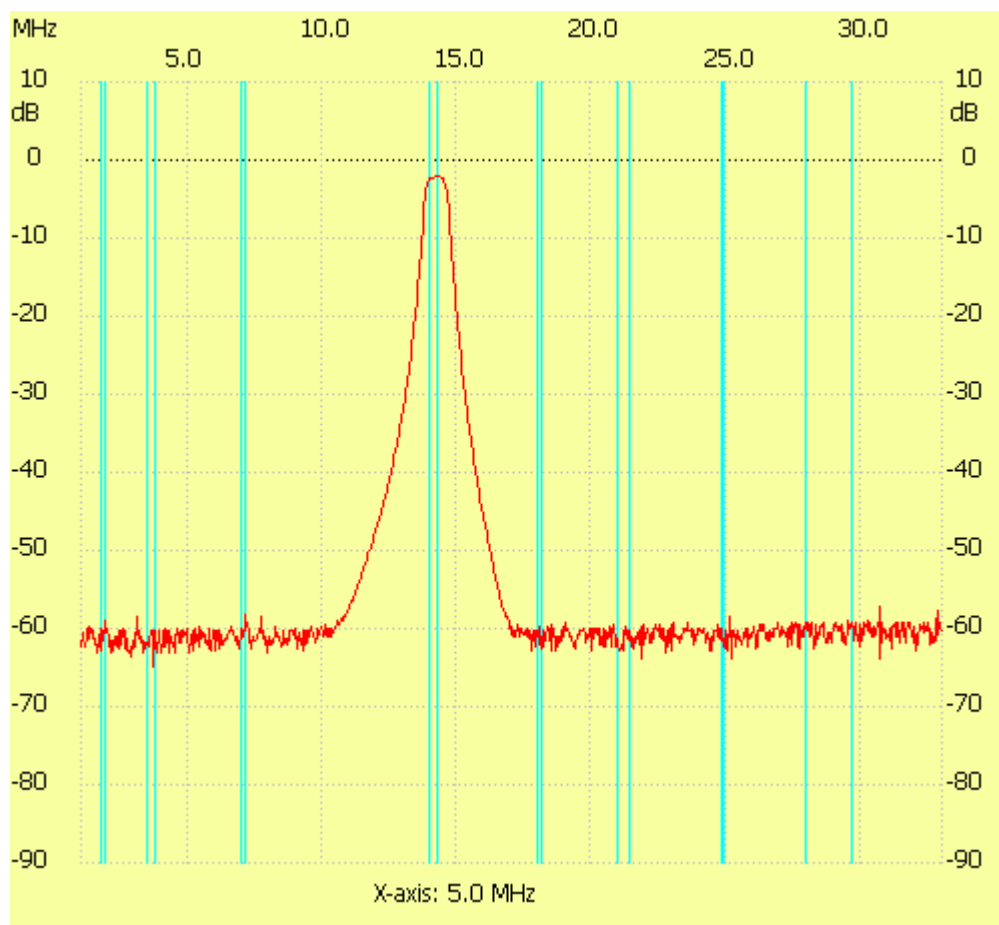

Startfreq: 1.000000 MHz; Stopfreq: 32.996878 MHz; Stepwidth: 32.061 kHz

Samples: 999; Interrupt: 0 uS

;no\_label

Channel 1

max :-2.00dB 14.145010MHz

min :-64.95dB 3.693124MHz

-----