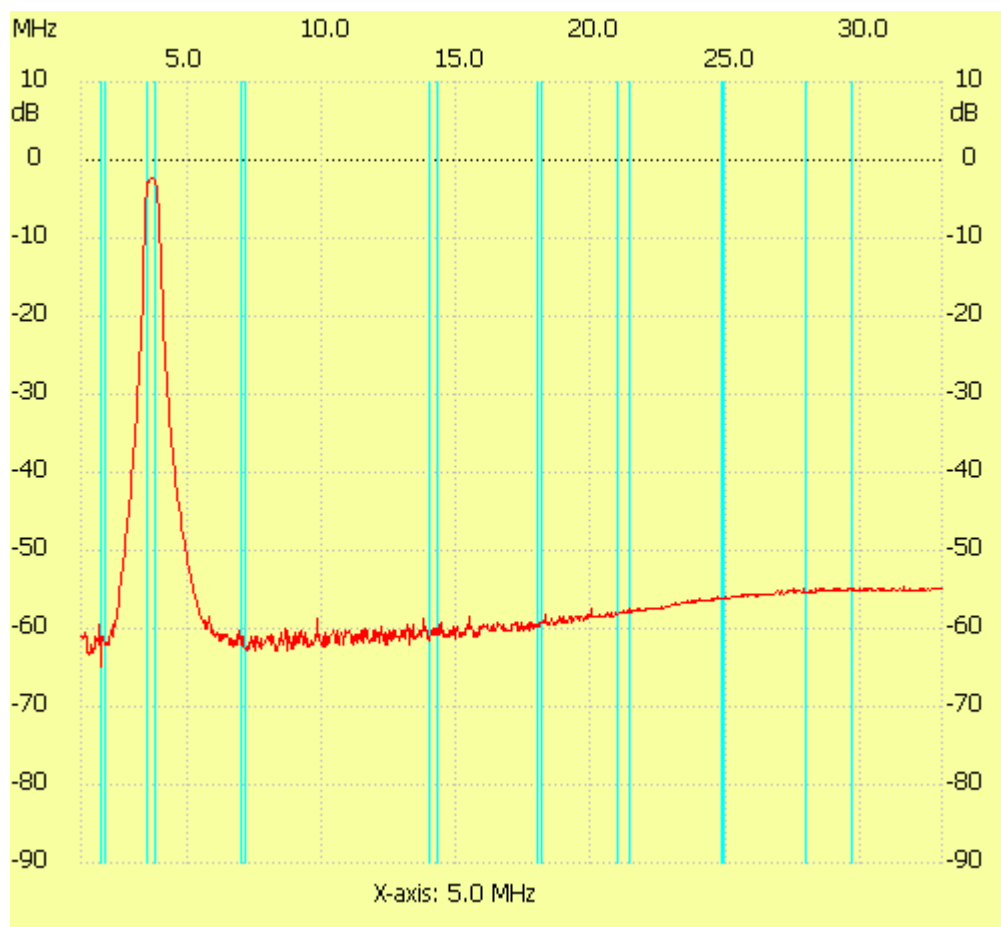

Startfreq: 1.000000 MHz; Stopfreq: 32.996878 MHz; Stepwidth: 32.061 kHz

Samples: 999; Interrupt: 0 uS

;no_label

Channel 1

max :-2.21dB 3.629002MHz

min :-64.95dB 1.737403MHz
