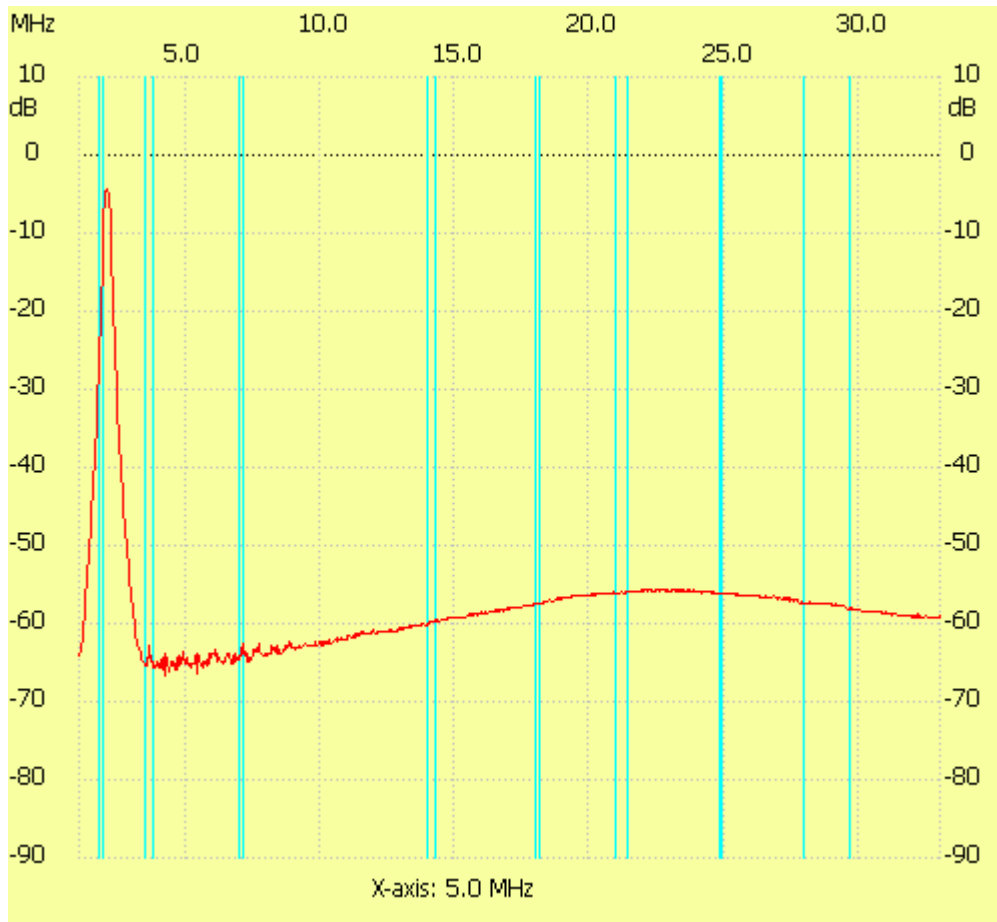

Startfreq: 1.000000 MHz; Stopfreq: 32.996878 MHz; Stepwidth: 32.061 kHz

Samples: 999; Interrupt: 0 uS

;no_label

Channel 1

max :-4.41dB 2.025952MHz

min :-66.76dB 4.206100MHz
