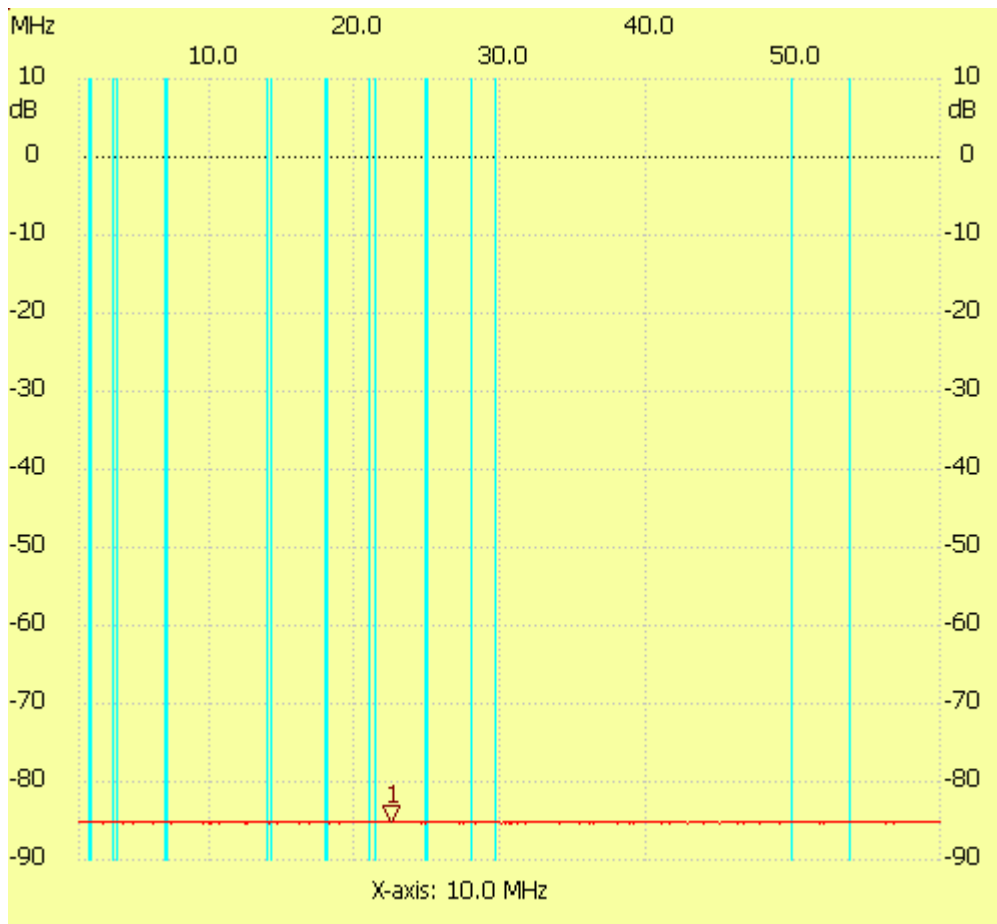

Startfreq: 1.000000 MHz; Stopfreq: 59.997768 MHz; Stepwidth: 59.116 kHz

Samples: 999; Interrupt: 0 uS

;no_label

Cursor 1:

22.399992 MHz

Channel 1: -85.25dB

Channel 1

max :-85.05dB 1.000000MHz

min :-85.45dB 2.596132MHz
