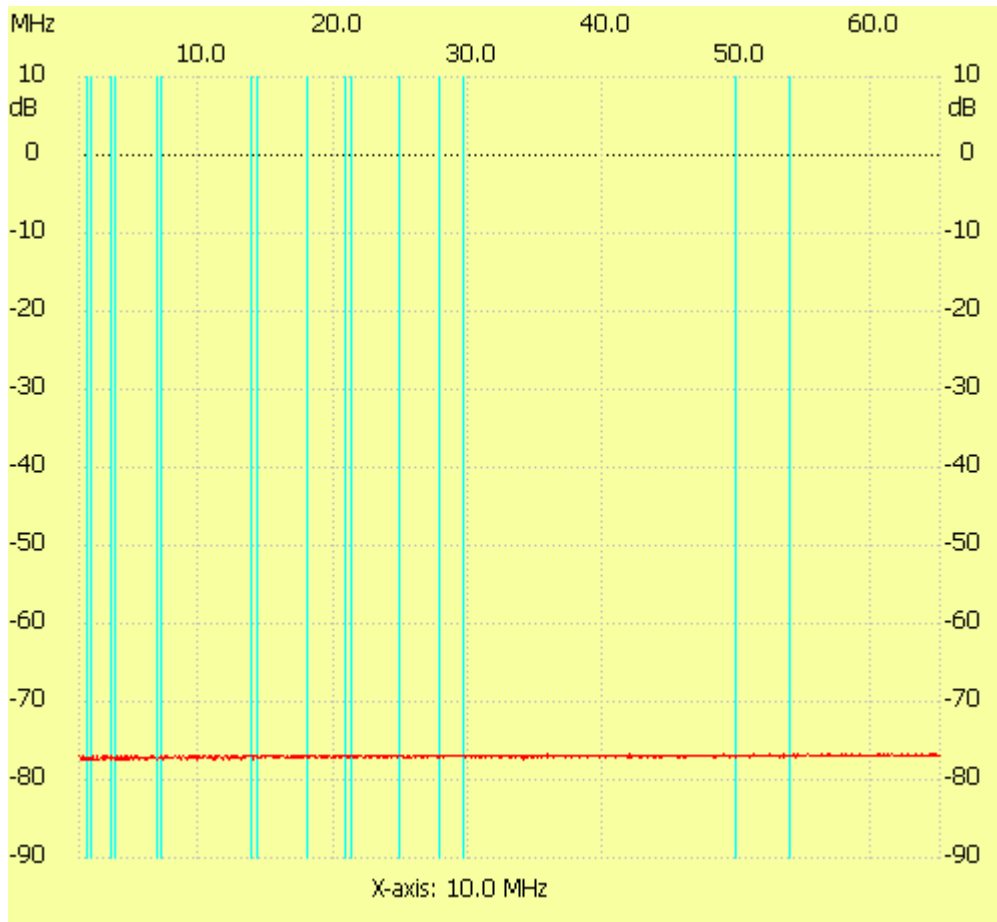

Startfreq: 1.000000 MHz; Stopfreq: 64.996750 MHz; Stepwidth: 64.125 kHz

Samples: 999; Interrupt: 0 uS

;no\_label

Channel 1

max :-76.67dB 42.745375MHz

min :-77.61dB 1.256500MHz

-----