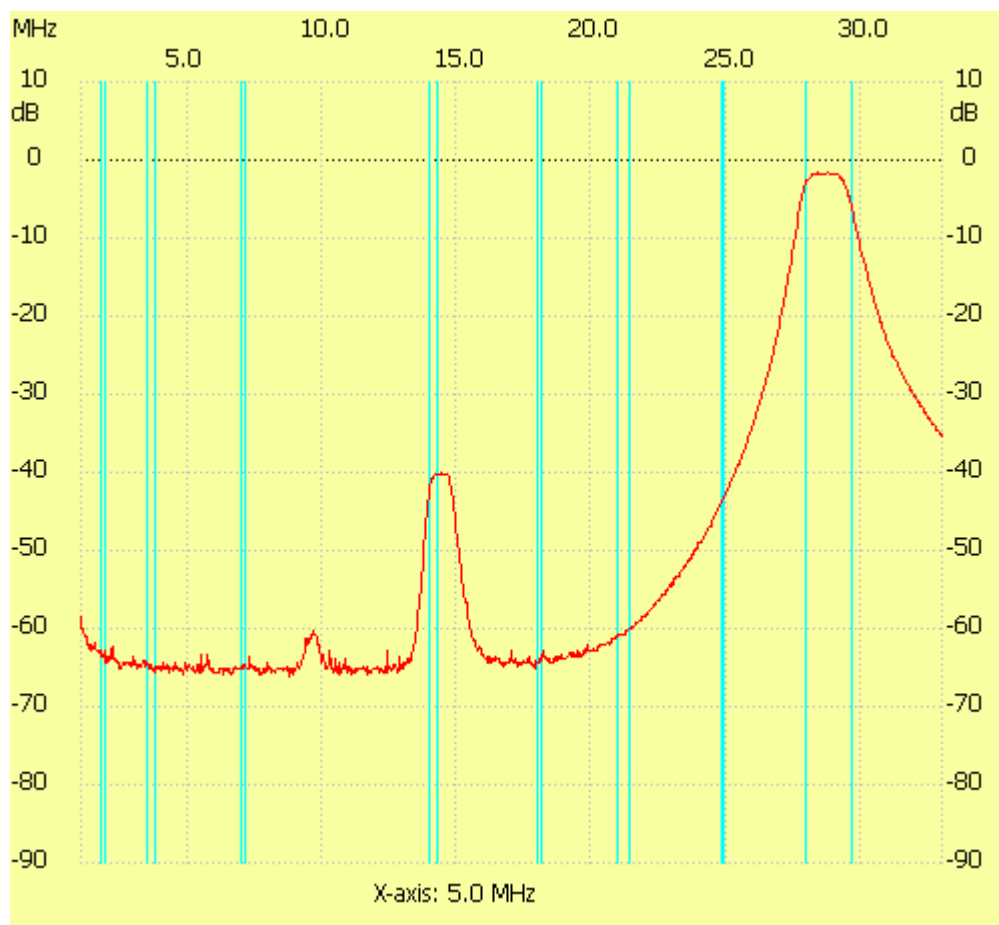

Startfreq: 1.000000 MHz; Stopfreq: 32.996878 MHz; Stepwidth: 32.061 kHz

Samples: 999; Interrupt: 0 uS

;no_label

Channel 1

max :-1.52dB 28.380094MHz

min :-66.14dB 8.758762MHz
