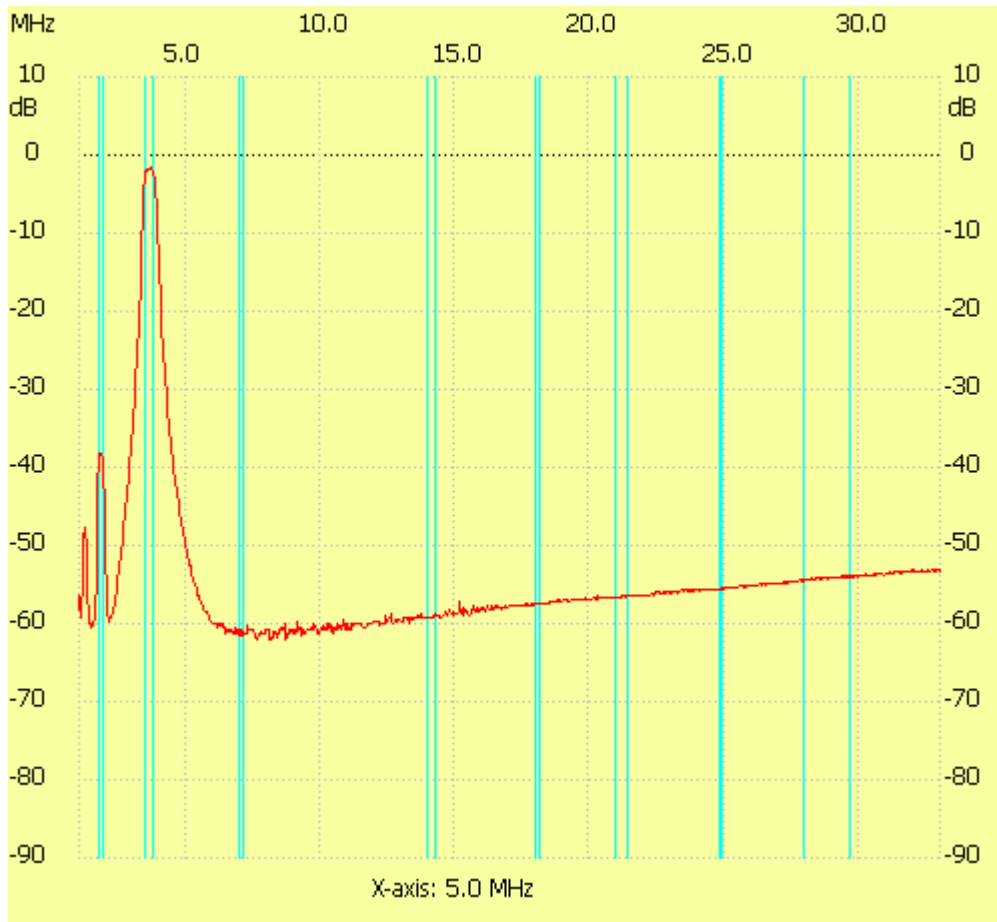

Startfreq: 1.000000 MHz; Stopfreq: 32.996878 MHz; Stepwidth: 32.061 kHz

Samples: 999; Interrupt: 0 uS

;no\_label

Channel 1

max :-1.52dB 3.661063MHz

min :-62.16dB 8.085481MHz

-----