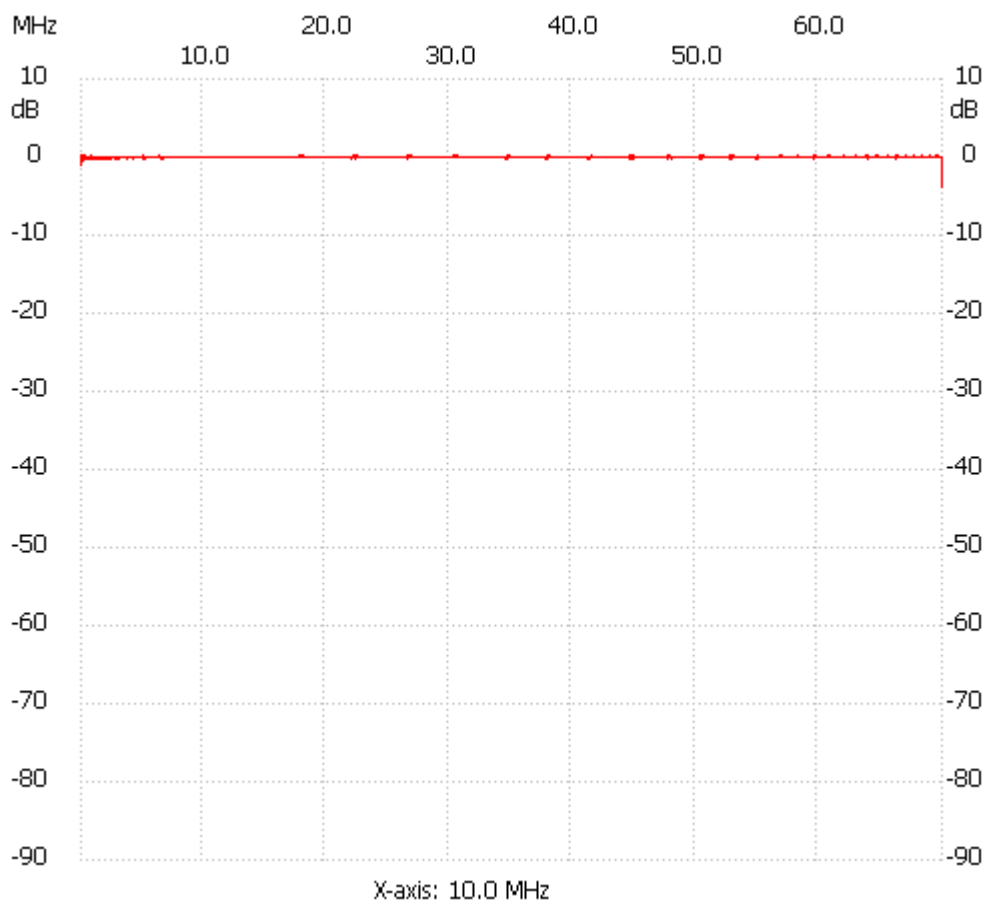

Startfreq: 0.100000 MHz; Stopfreq: 70.000000 MHz; Stepwidth: 6.991 kHz

Samples: 9999; Interrupt: 0 uS

Channel 1

max :0.38dB 0.295759MHz

min :-3.75dB 69.993009MHz

-----