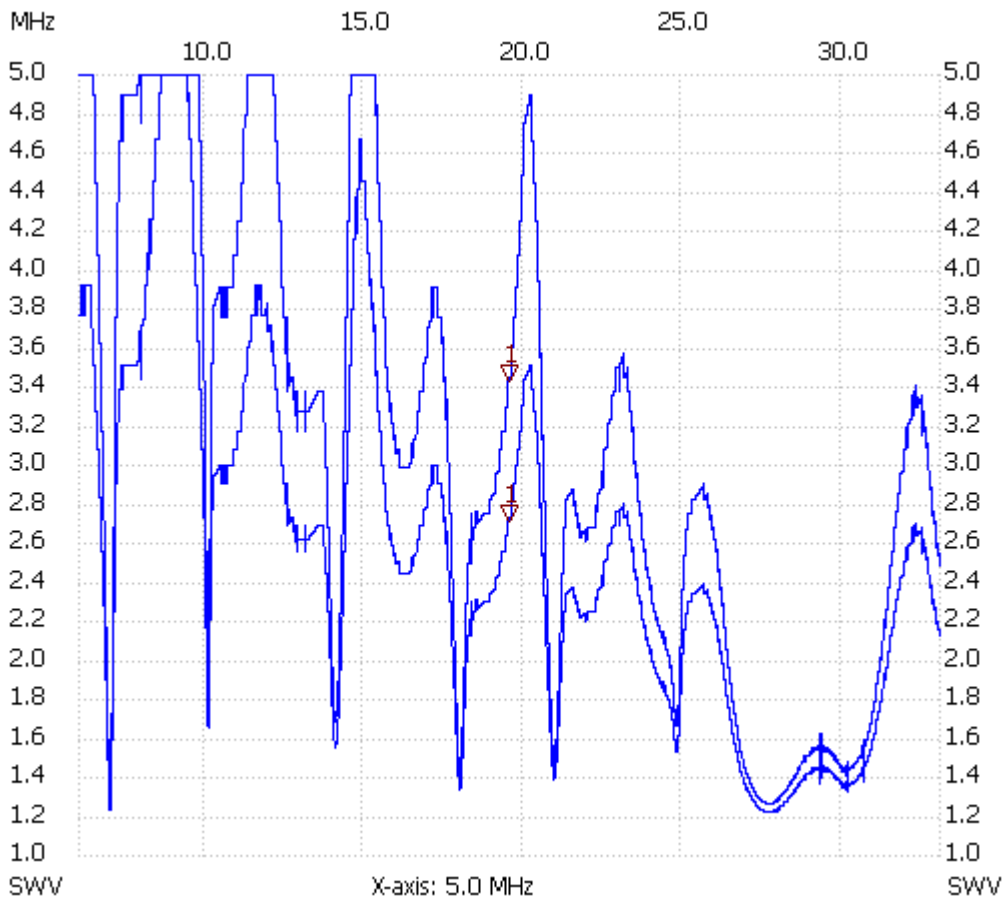

Startfreq: 6.068392 MHz; Stopfreq: 33.072990 MHz; Stepwidth: 2.701 kHz

Samples: 9999; Interrupt: 0 uS

Cursor 1:

19.551784 MHz

SWR : 2.7075

SWR-Ant: 3.4185

SWR min : 1.21 27.787133

SWR max : 5.80 8.928751
