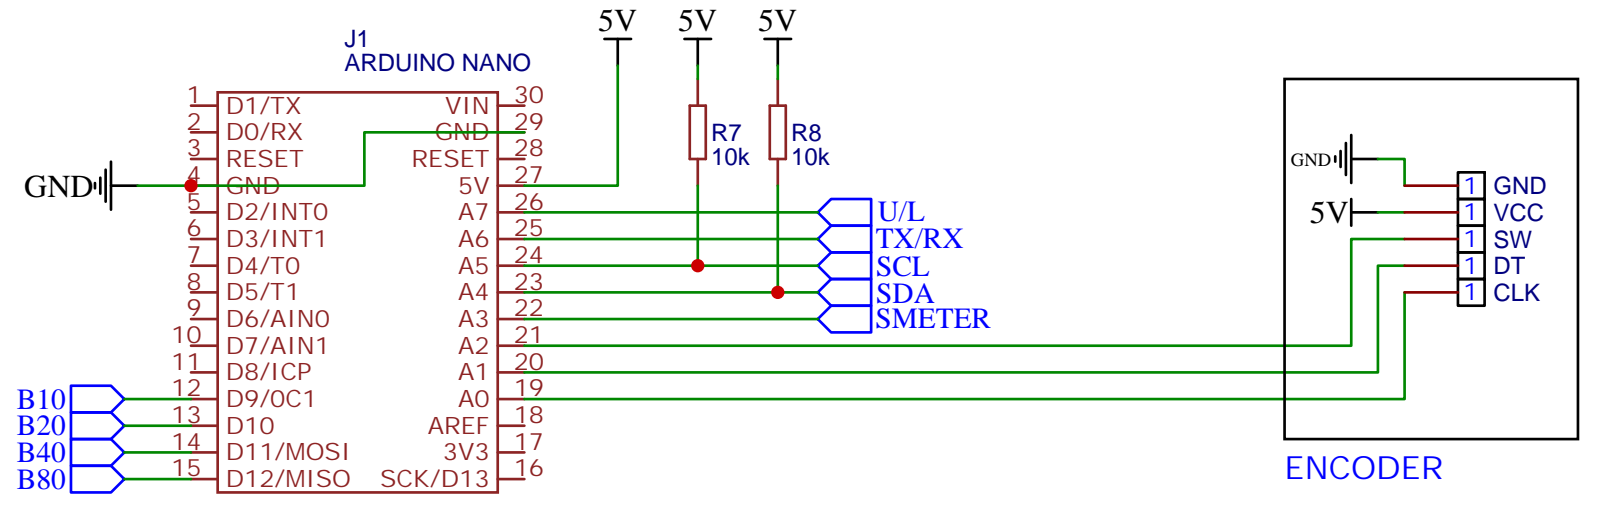

DISPLAY

ENCODER

TITLE: Zlomek_HF_DDS_SI5351		REV: 0.2
EasyEDA	Company: SP7EZG	Sheet: 1/1
	Date: 2024-03-15	Drawn By: ARTUR