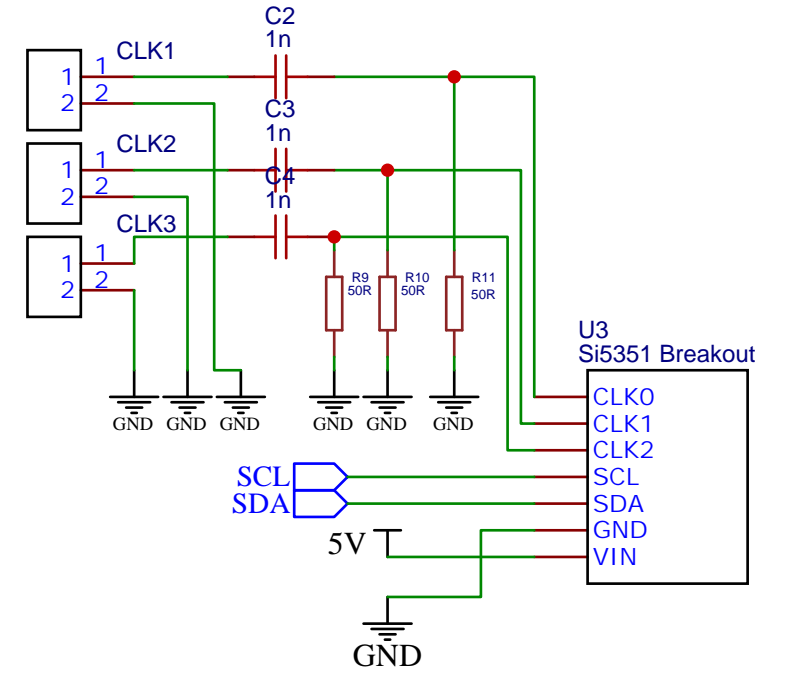

DISPLAY

ENCODER

TITLE: Zlomek_HF_DDS_SI5351		REV: 0.2
EasyEDA	Company: SP7EZG	Sheet: 1/1
	Date: 2024-03-15	Drawn By: ARTUR