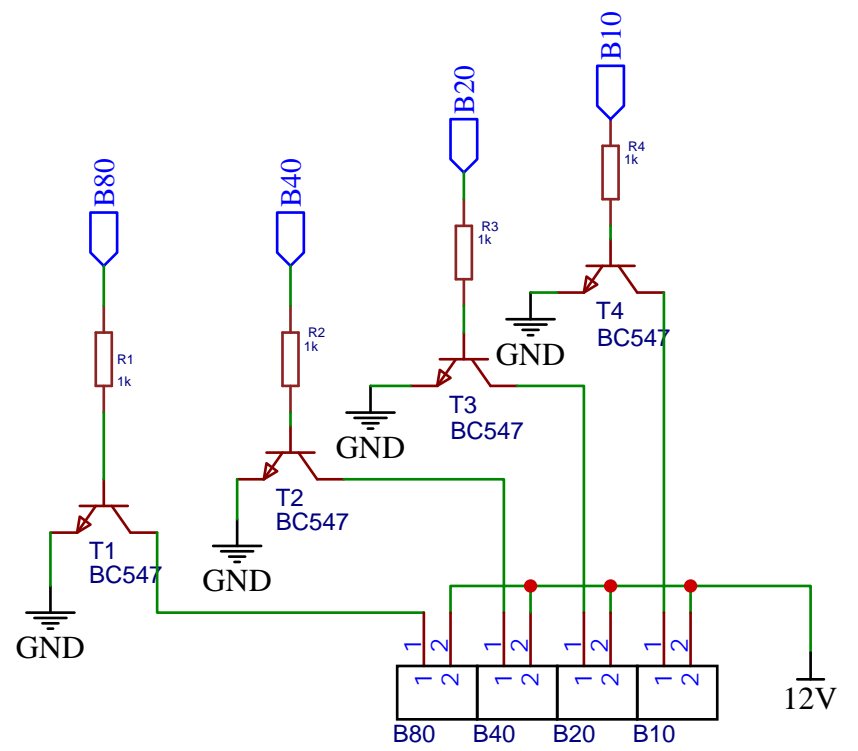

DISPLAY

ENCODER

TITLE: Zlomek_HF_DDS_SI5351		REV: 0.2
EasyEDA	Company: SP7EZG	Sheet: 1/1
	Date: 2024-03-15	Drawn By: ARTUR