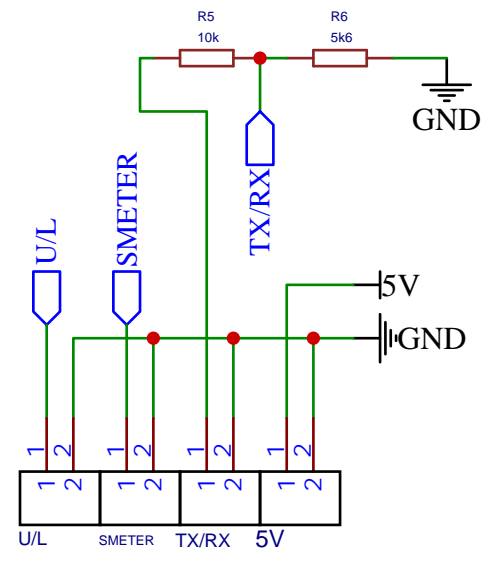

DISPLAY

ENCODER

TITLE: Zlomek_HF_DDS_SI5351		REV: 0.2
EasyEDA	Company: SP7EZG	Sheet: 1/1
	Date: 2024-03-15	Drawn By: ARTUR