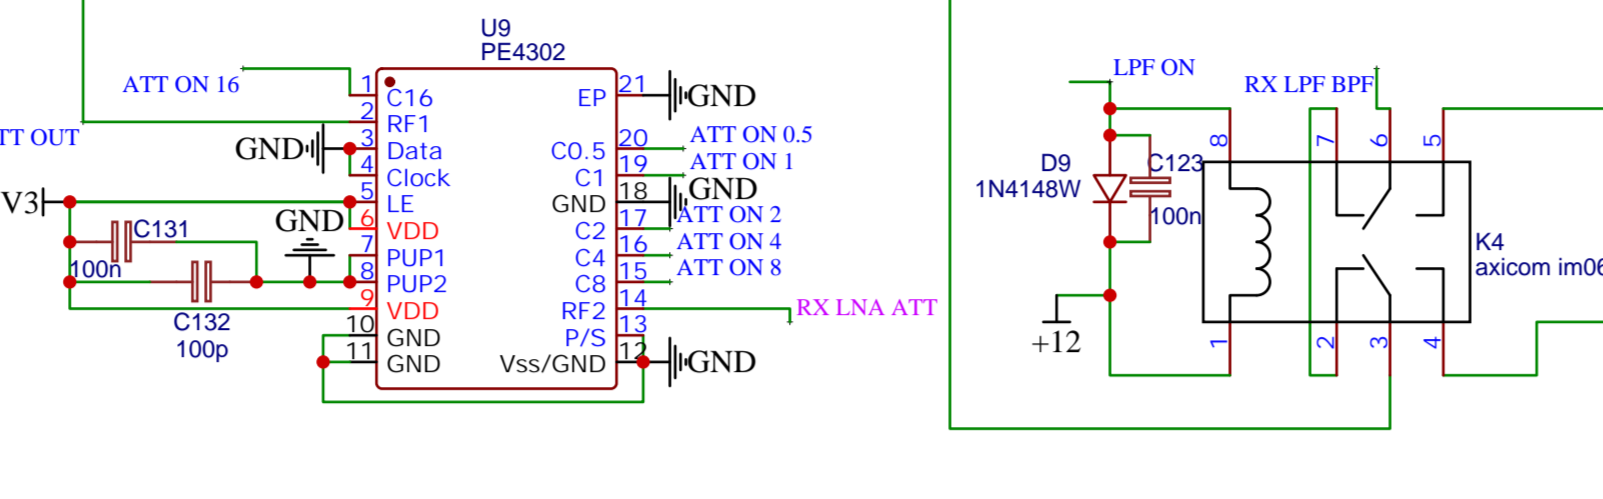

CONNECTIONS

CONTROL

LNA

ATT+LPF

HF SWR Tandem Match

HF TUNER

蔵い 膝櫻堵有割 黏い 有割 桐琴 煎 隣 漫

L7, L8 60 Mhz - 5T 0.8mm Air
 L10, L11 31 Mhz - T68-6 4T 0.6mm
 L13, L14 22 Mhz - T68-6 6T 0.6mm
 L16, L17 15 Mhz - T68-6 10T 0.6mm
 L19, L20 7.5 Mhz - T68-2 14T 0.6mm
 L22, L23 4.5 Mhz - T68-2 19T 0.5mm
 L25, L26 2.5 Mhz - T68-2 32T 0.4mm

VHF RF AMP

HF RF AMP

LPF-OUT

BPF-IN

VHF SWR Meter