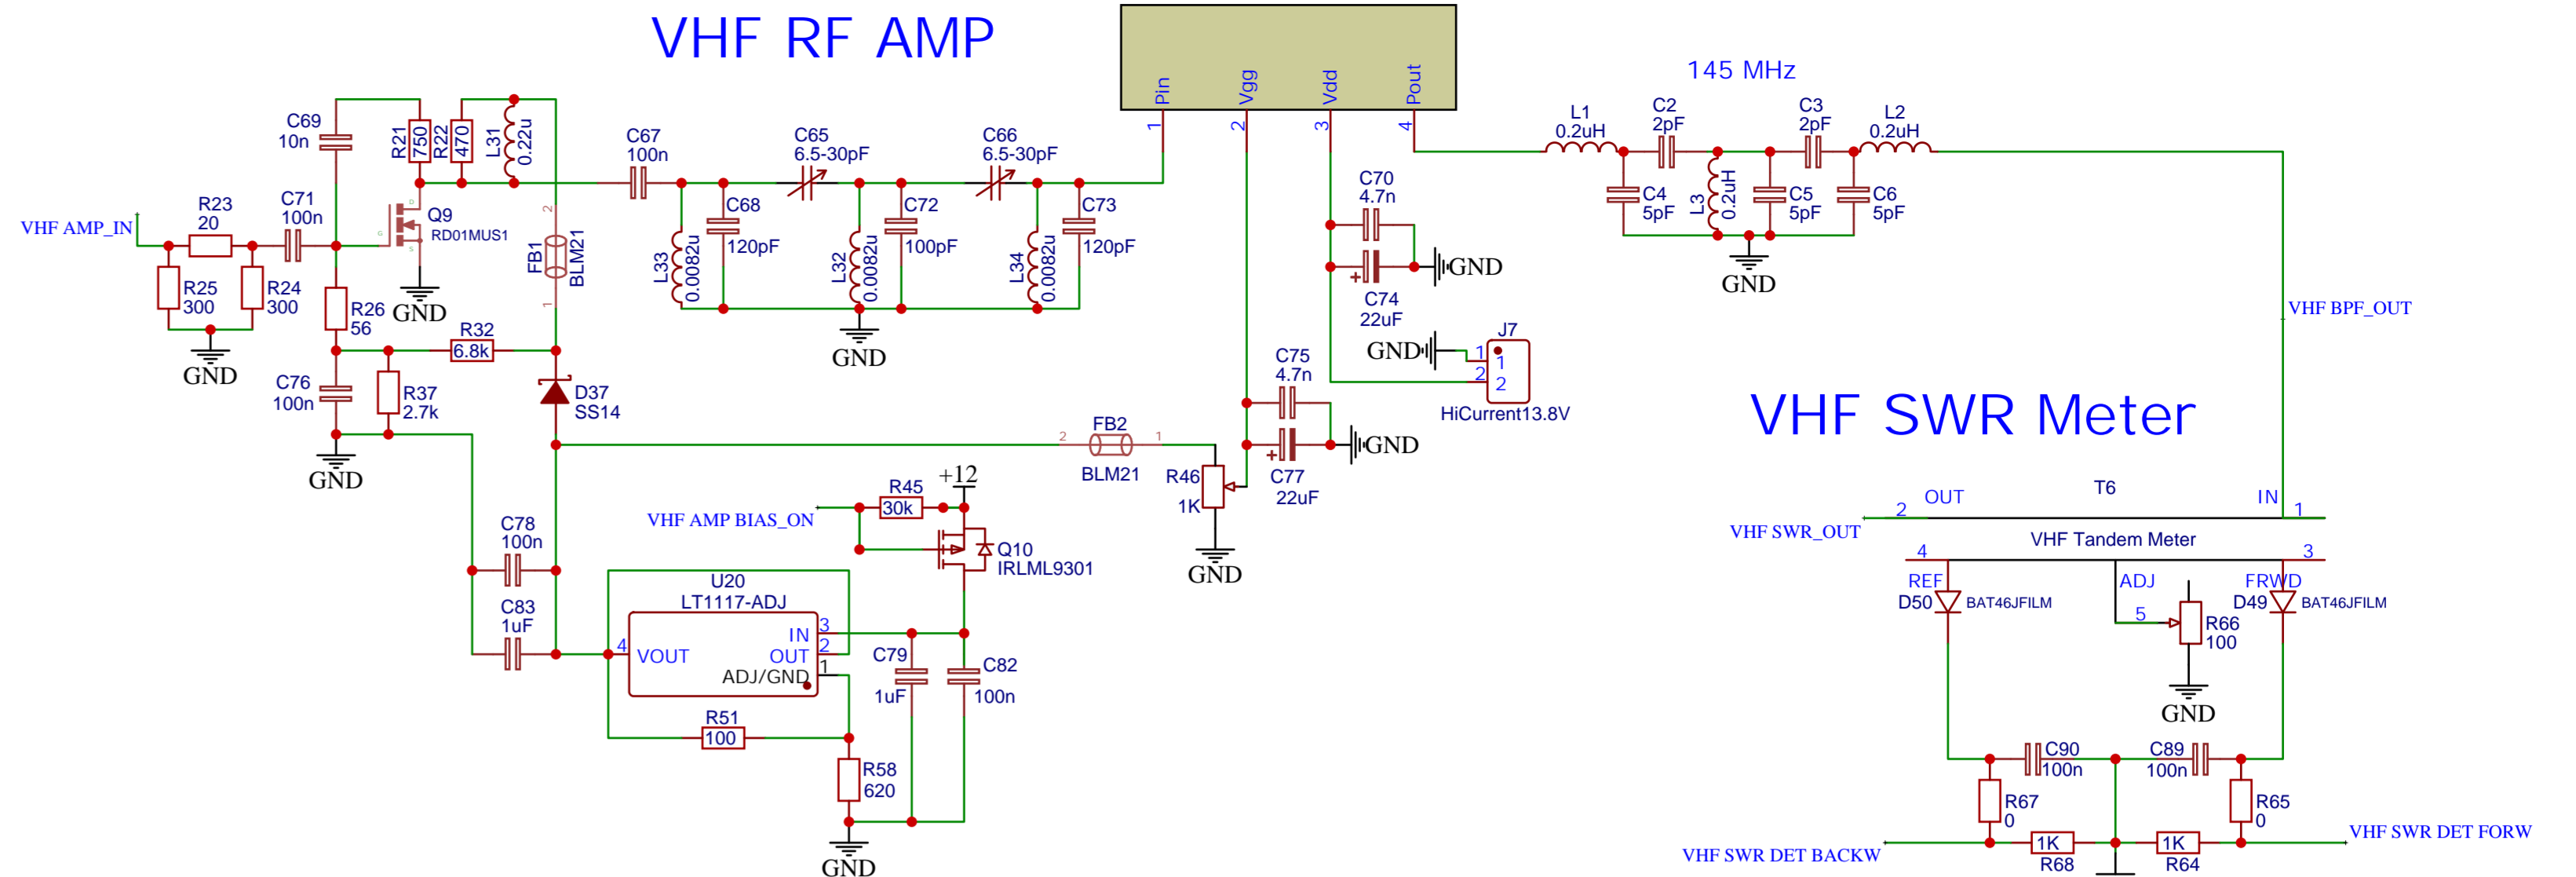

CONNECTIONS

CONTROL

LNA

ATT+LPF

HF SWR Tandem Match

HF TUNER

蔵い 膝櫻堵有割 黏い 有割 桐琴 煎 隣 漫

L7, L8 60 Mhz - 5T 0.8mm Air
 L10, L11 31 Mhz - T68-6 4T 0.6mm
 L13, L14 22 Mhz - T68-6 6T 0.6mm
 L16, L17 15 Mhz - T68-6 10T 0.6mm
 L19, L20 7.5 Mhz - T68-2 14T 0.6mm
 L22, L23 4.5 Mhz - T68-2 19T 0.5mm
 L25, L26 2.5 Mhz - T68-2 32T 0.4mm

VHF RF AMP

HF RF AMP

LPF-OUT

BPF-IN

VHF SWR Meter