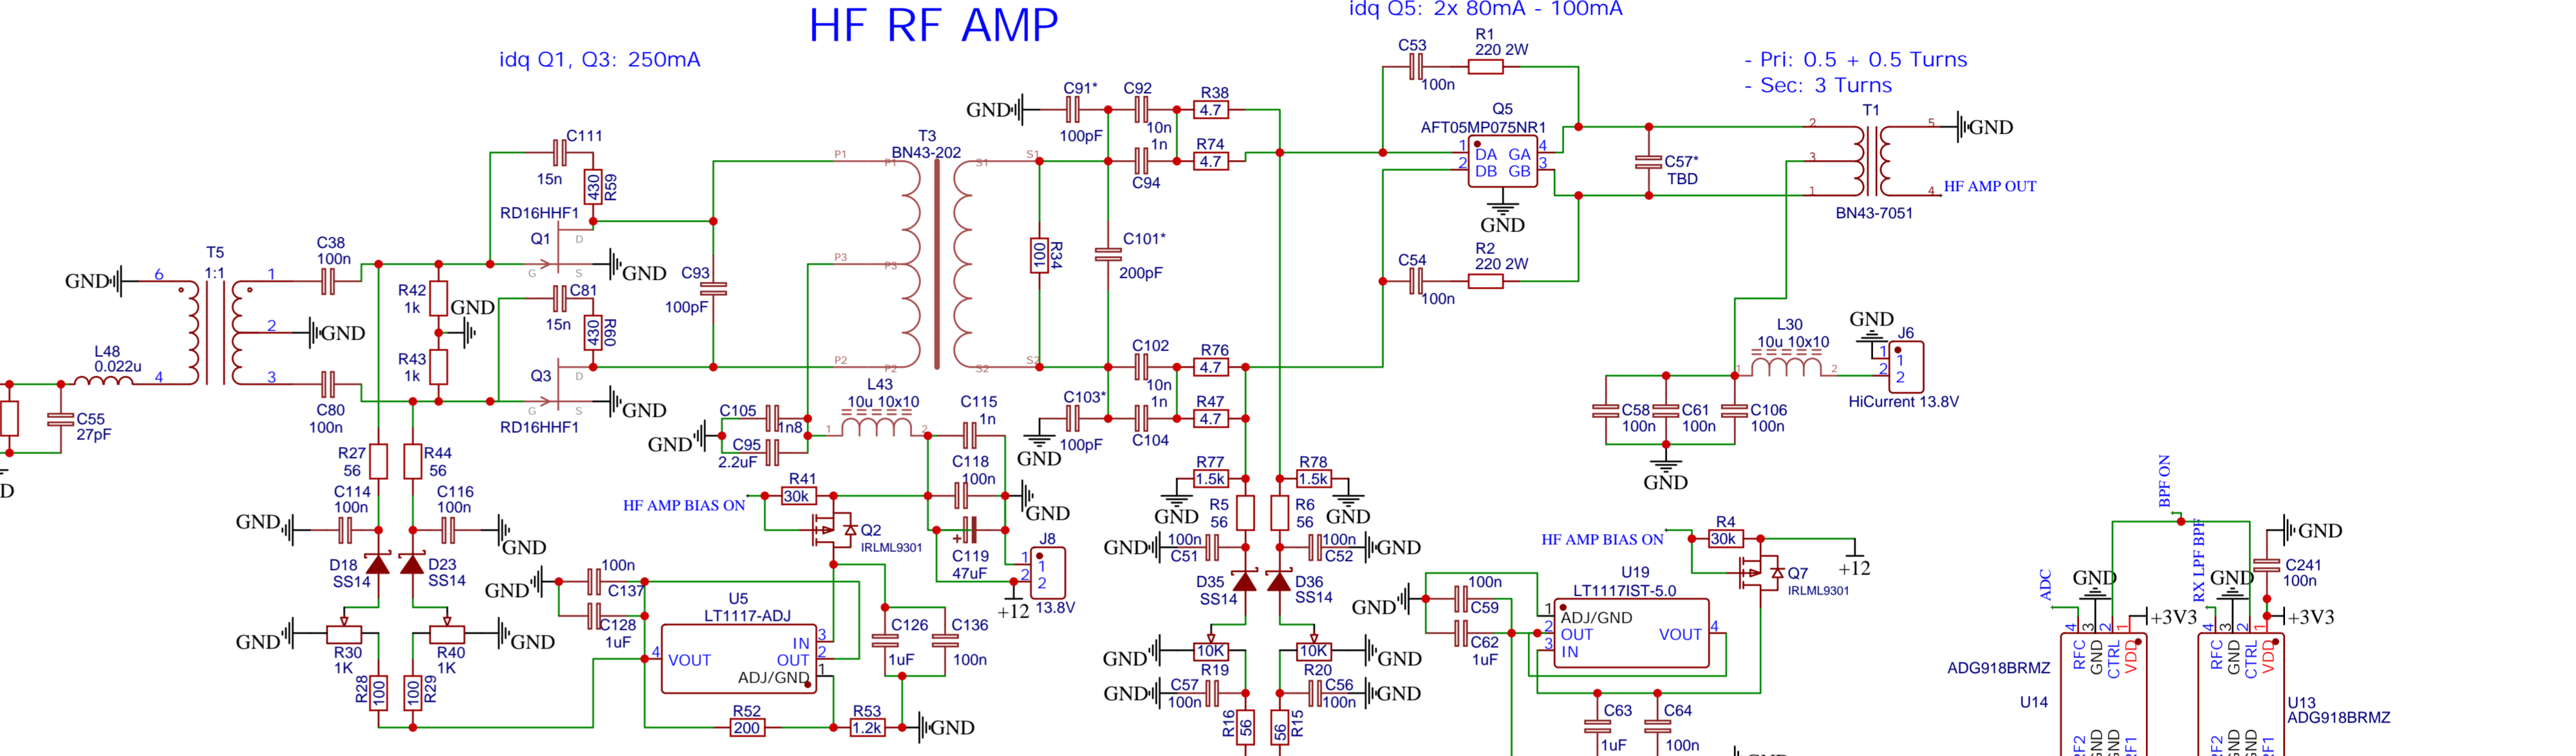

CONNECTIONS

CONTROL

LNA

ATT+LPF

HF SWR Tandem Match

HF TUNER

蔵い 膝櫻堵有割 黏い 有割 桐琴 煎 隣 漫

L7, L8 60 Mhz - 5T 0.8mm Air
 L10, L11 31 Mhz - T68-6 4T 0.6mm
 L13, L14 22 Mhz - T68-6 6T 0.6mm
 L16, L17 15 Mhz - T68-6 10T 0.6mm
 L19, L20 7.5 Mhz - T68-2 14T 0.6mm
 L22, L23 4.5 Mhz - T68-2 19T 0.5mm
 L25, L26 2.5 Mhz - T68-2 32T 0.4mm

VHF RF AMP

HF RF AMP

LPF-OUT

BPF-IN

VHF SWR Meter