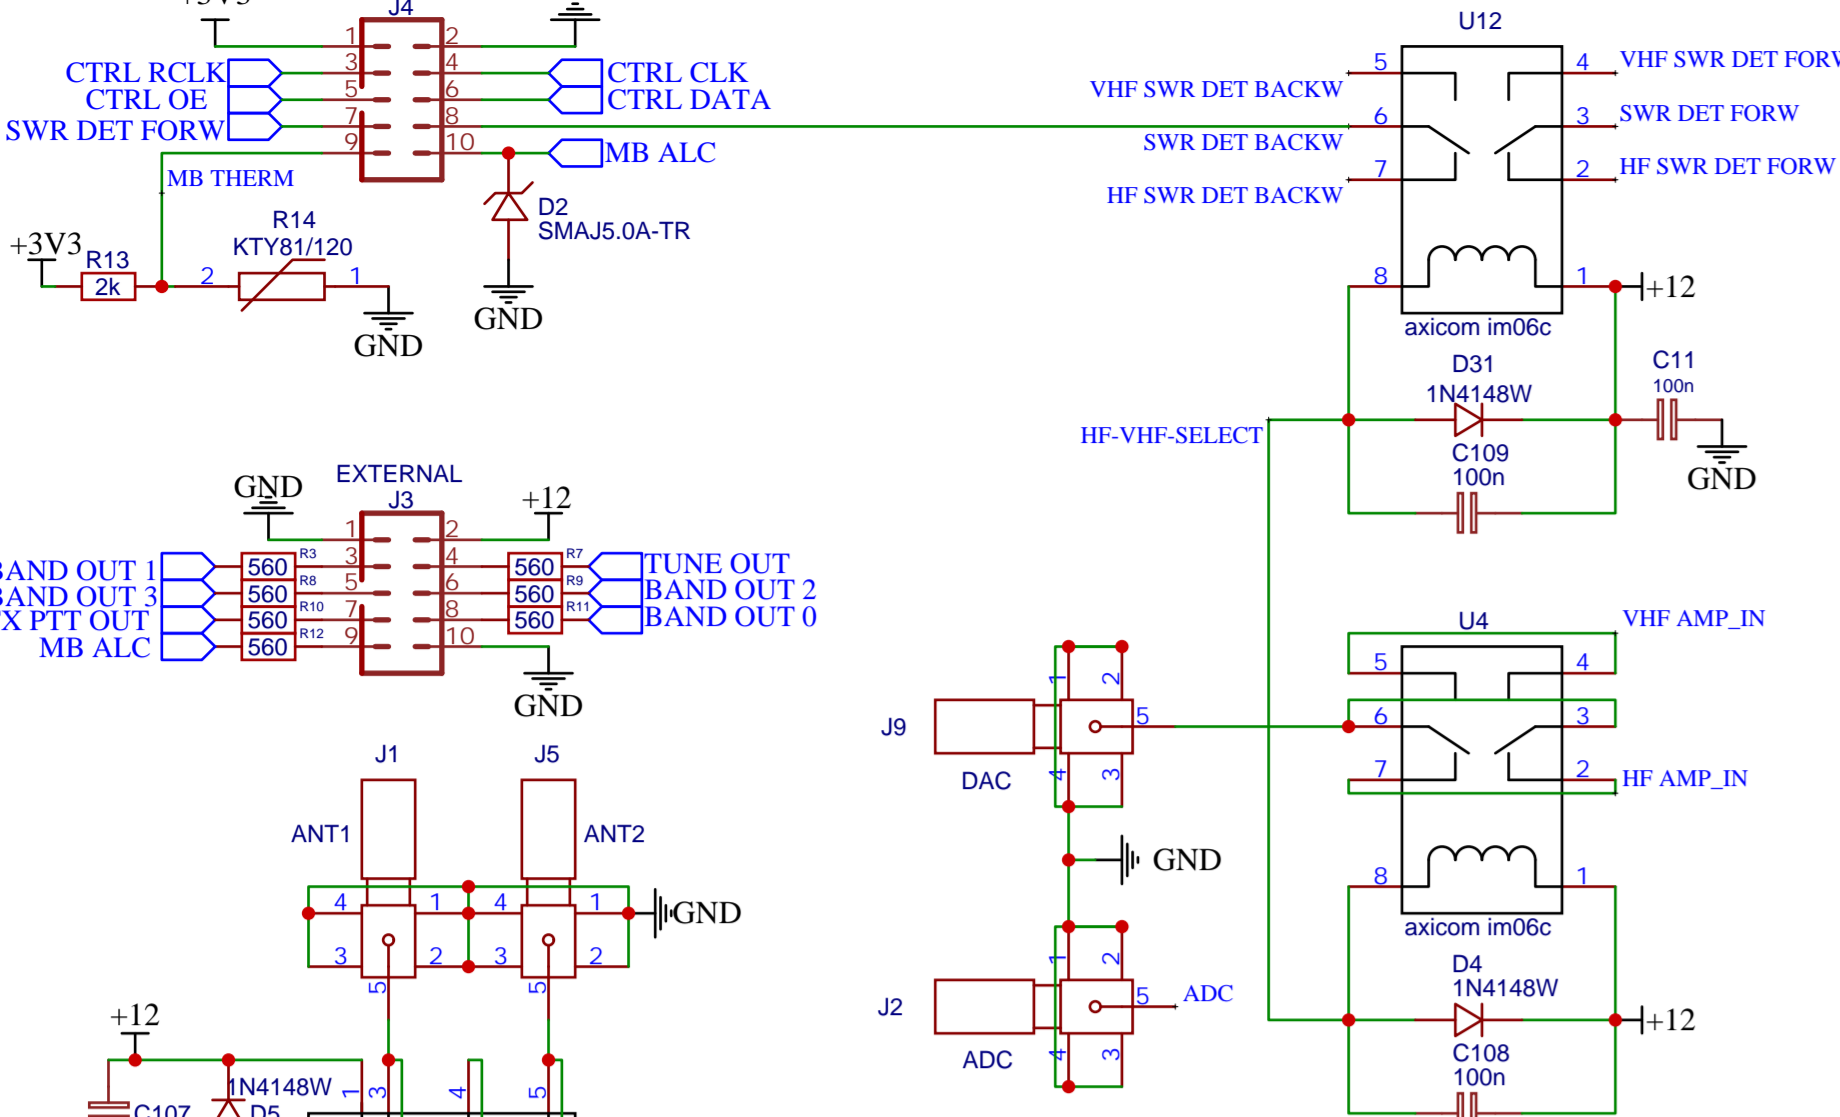

CONNECTIONS

CONTROL

LNA

ATT+LPF

HF SWR Tandem Match

HF TUNER

蔵い 膝櫻堵有割 黏い 有割 桐琴 煎 隣 漫

L7, L8 60 Mhz - 5T 0.8mm Air
 L10, L11 31 Mhz - T68-6 4T 0.6mm
 L13, L14 22 Mhz - T68-6 6T 0.6mm
 L16, L17 15 Mhz - T68-6 10T 0.6mm
 L19, L20 7.5 Mhz - T68-2 14T 0.6mm
 L22, L23 4.5 Mhz - T68-2 19T 0.5mm
 L25, L26 2.5 Mhz - T68-2 32T 0.4mm

VHF RF AMP

HF RF AMP

LPF-OUT

BPF-IN

VHF SWR Meter