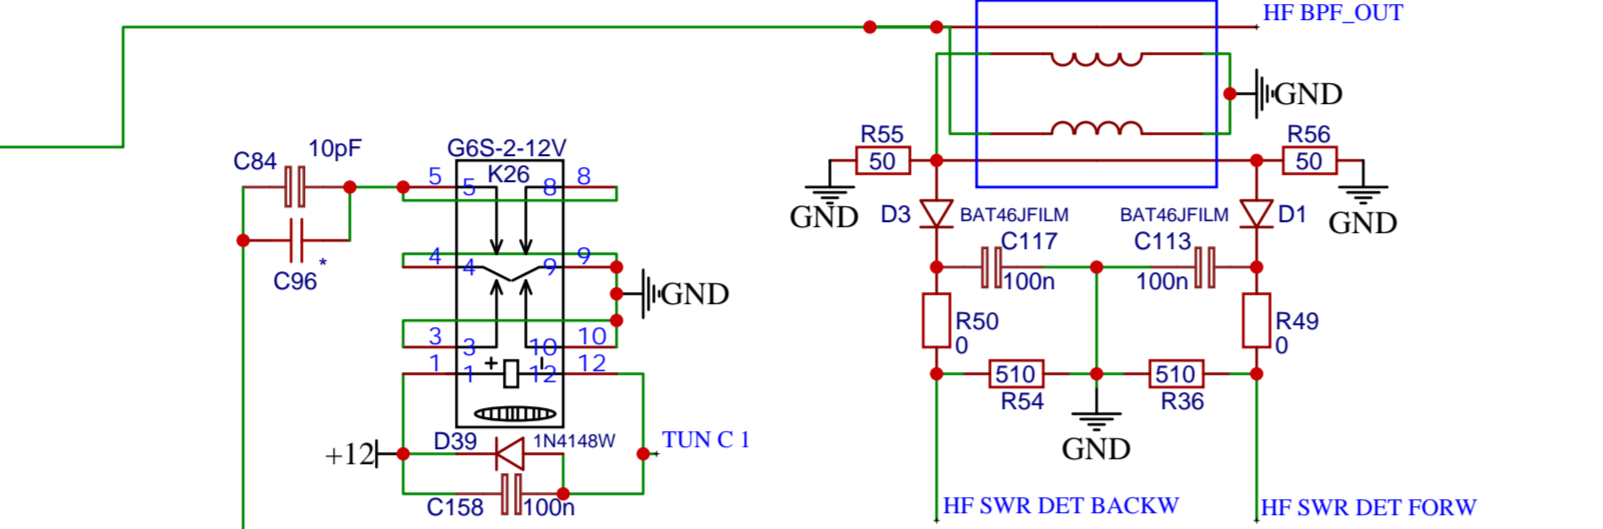

CONNECTIONS

CONTROL

LNA

ATT+LPF

HF SWR Tandem Match

HF TUNER

蔵い 膝櫻堵有割 黏い 有割 桐琴 煎 隣 漫

L7, L8 60 Mhz - 5T 0.8mm Air
 L10, L11 31 Mhz - T68-6 4T 0.6mm
 L13, L14 22 Mhz - T68-6 6T 0.6mm
 L16, L17 15 Mhz - T68-6 10T 0.6mm
 L19, L20 7.5 Mhz - T68-2 14T 0.6mm
 L22, L23 4.5 Mhz - T68-2 19T 0.5mm
 L25, L26 2.5 Mhz - T68-2 32T 0.4mm

VHF RF AMP

HF RF AMP

LPF-OUT

BPF-IN

VHF SWR Meter