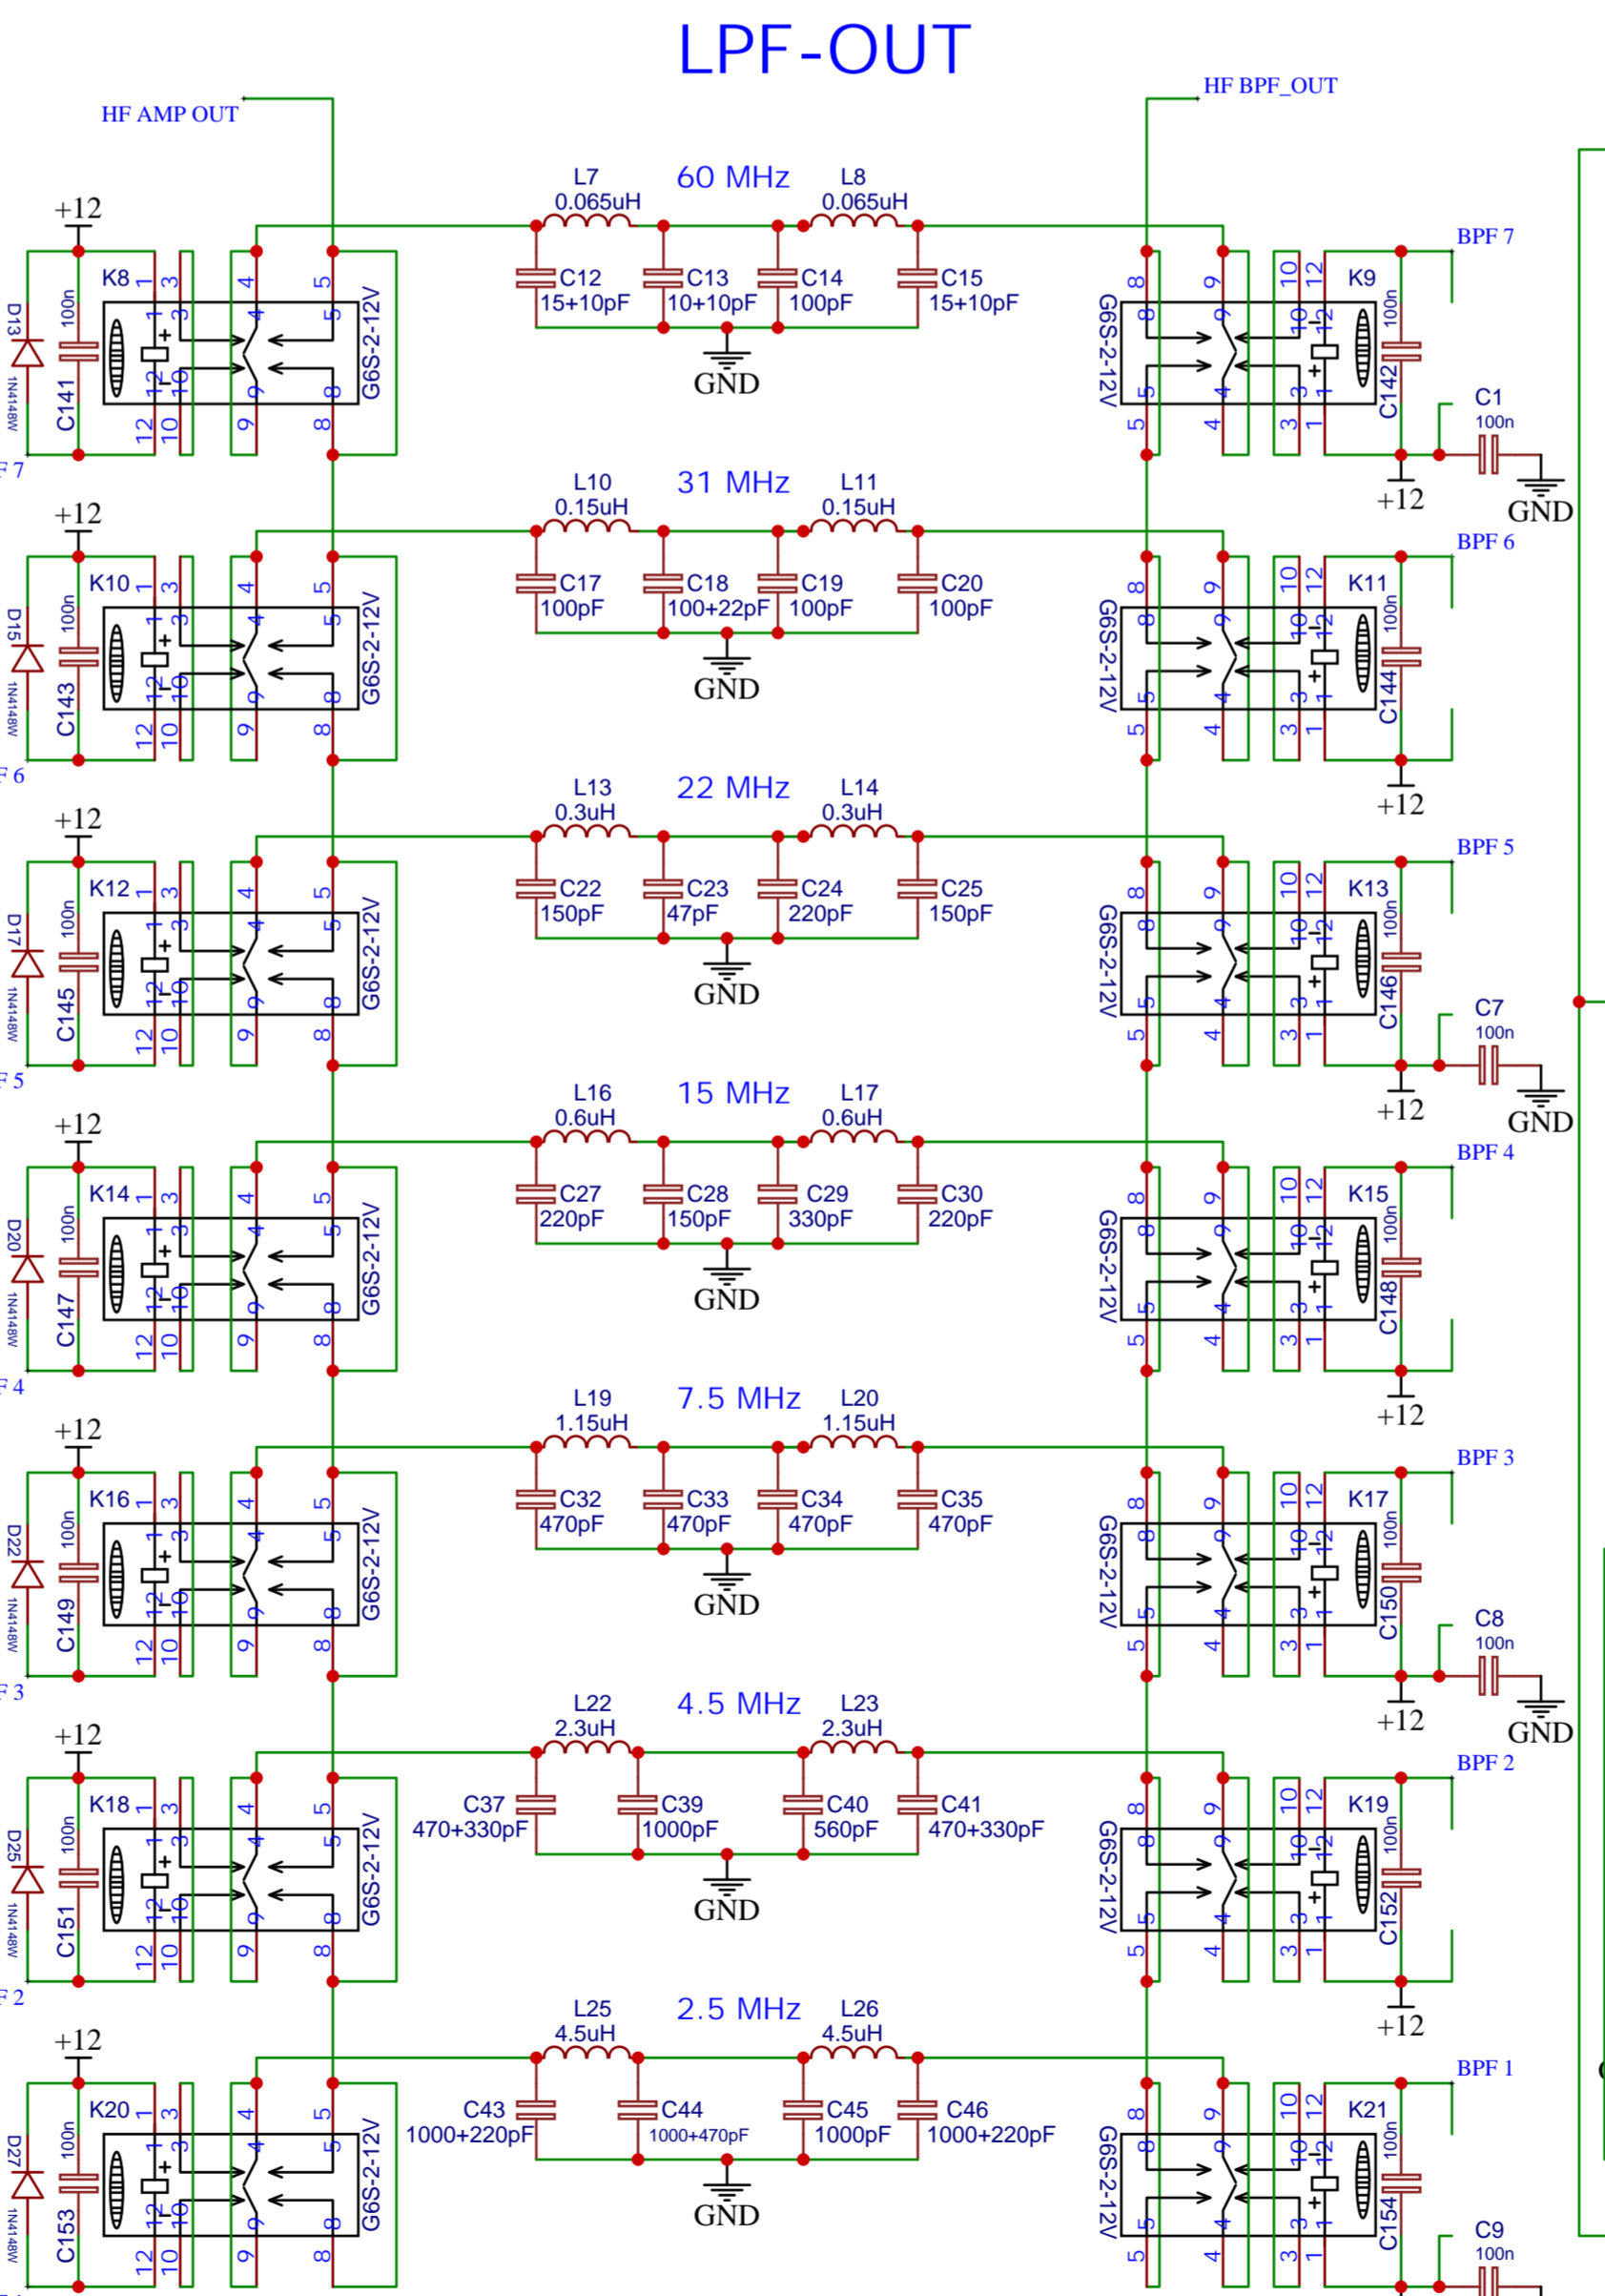

CONNECTIONS

CONTROL

LNA

ATT+LPF

HF SWR Tandem Match

HF TUNER

蔵い 膝櫻堵有割 黏い 有割 桐琴 煎 隣 漫

L7, L8 60 Mhz - 5T 0.8mm Air
 L10, L11 31 Mhz - T68-6 4T 0.6mm
 L13, L14 22 Mhz - T68-6 6T 0.6mm
 L16, L17 15 Mhz - T68-6 10T 0.6mm
 L19, L20 7.5 Mhz - T68-2 14T 0.6mm
 L22, L23 4.5 Mhz - T68-2 19T 0.5mm
 L25, L26 2.5 Mhz - T68-2 32T 0.4mm

VHF RF AMP

HF RF AMP

LPF-OUT

BPF-IN

VHF SWR Meter