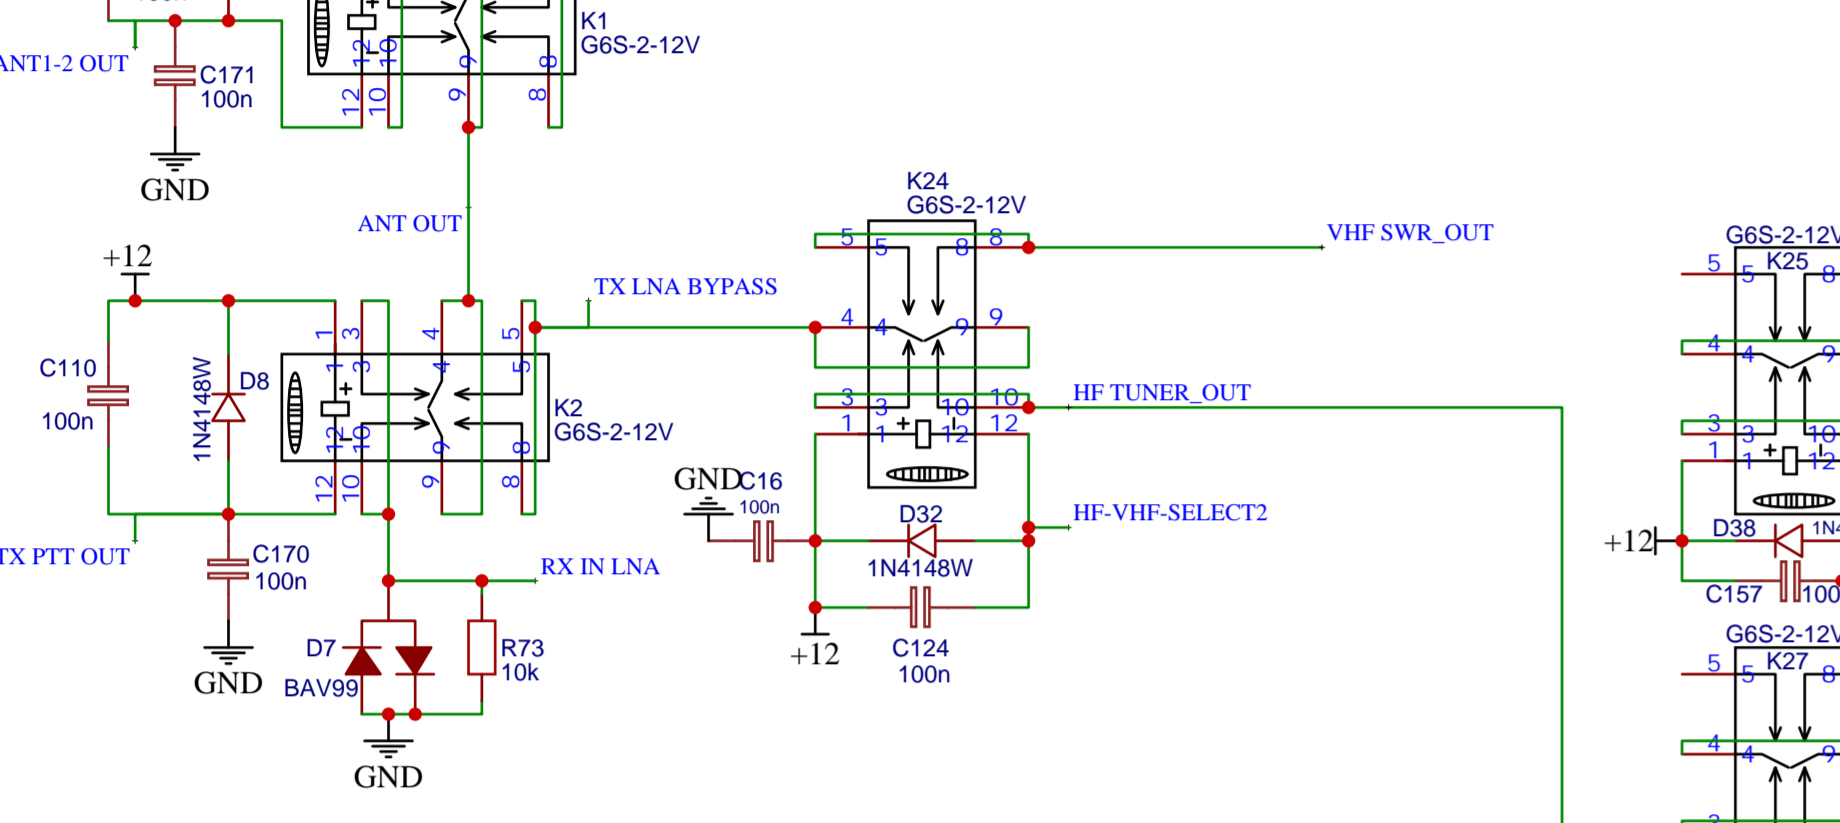

CONNECTIONS

CONTROL

LNA

ATT+LPF

HF SWR Tandem Match

HF TUNER

蔵い 膝櫻堵有割 黏い 有割 桐琴 煎 隣 漫

L7, L8 60 Mhz - 5T 0.8mm Air
 L10, L11 31 Mhz - T68-6 4T 0.6mm
 L13, L14 22 Mhz - T68-6 6T 0.6mm
 L16, L17 15 Mhz - T68-6 10T 0.6mm
 L19, L20 7.5 Mhz - T68-2 14T 0.6mm
 L22, L23 4.5 Mhz - T68-2 19T 0.5mm
 L25, L26 2.5 Mhz - T68-2 32T 0.4mm

VHF RF AMP

HF RF AMP

LPF-OUT

BPF-IN

VHF SWR Meter