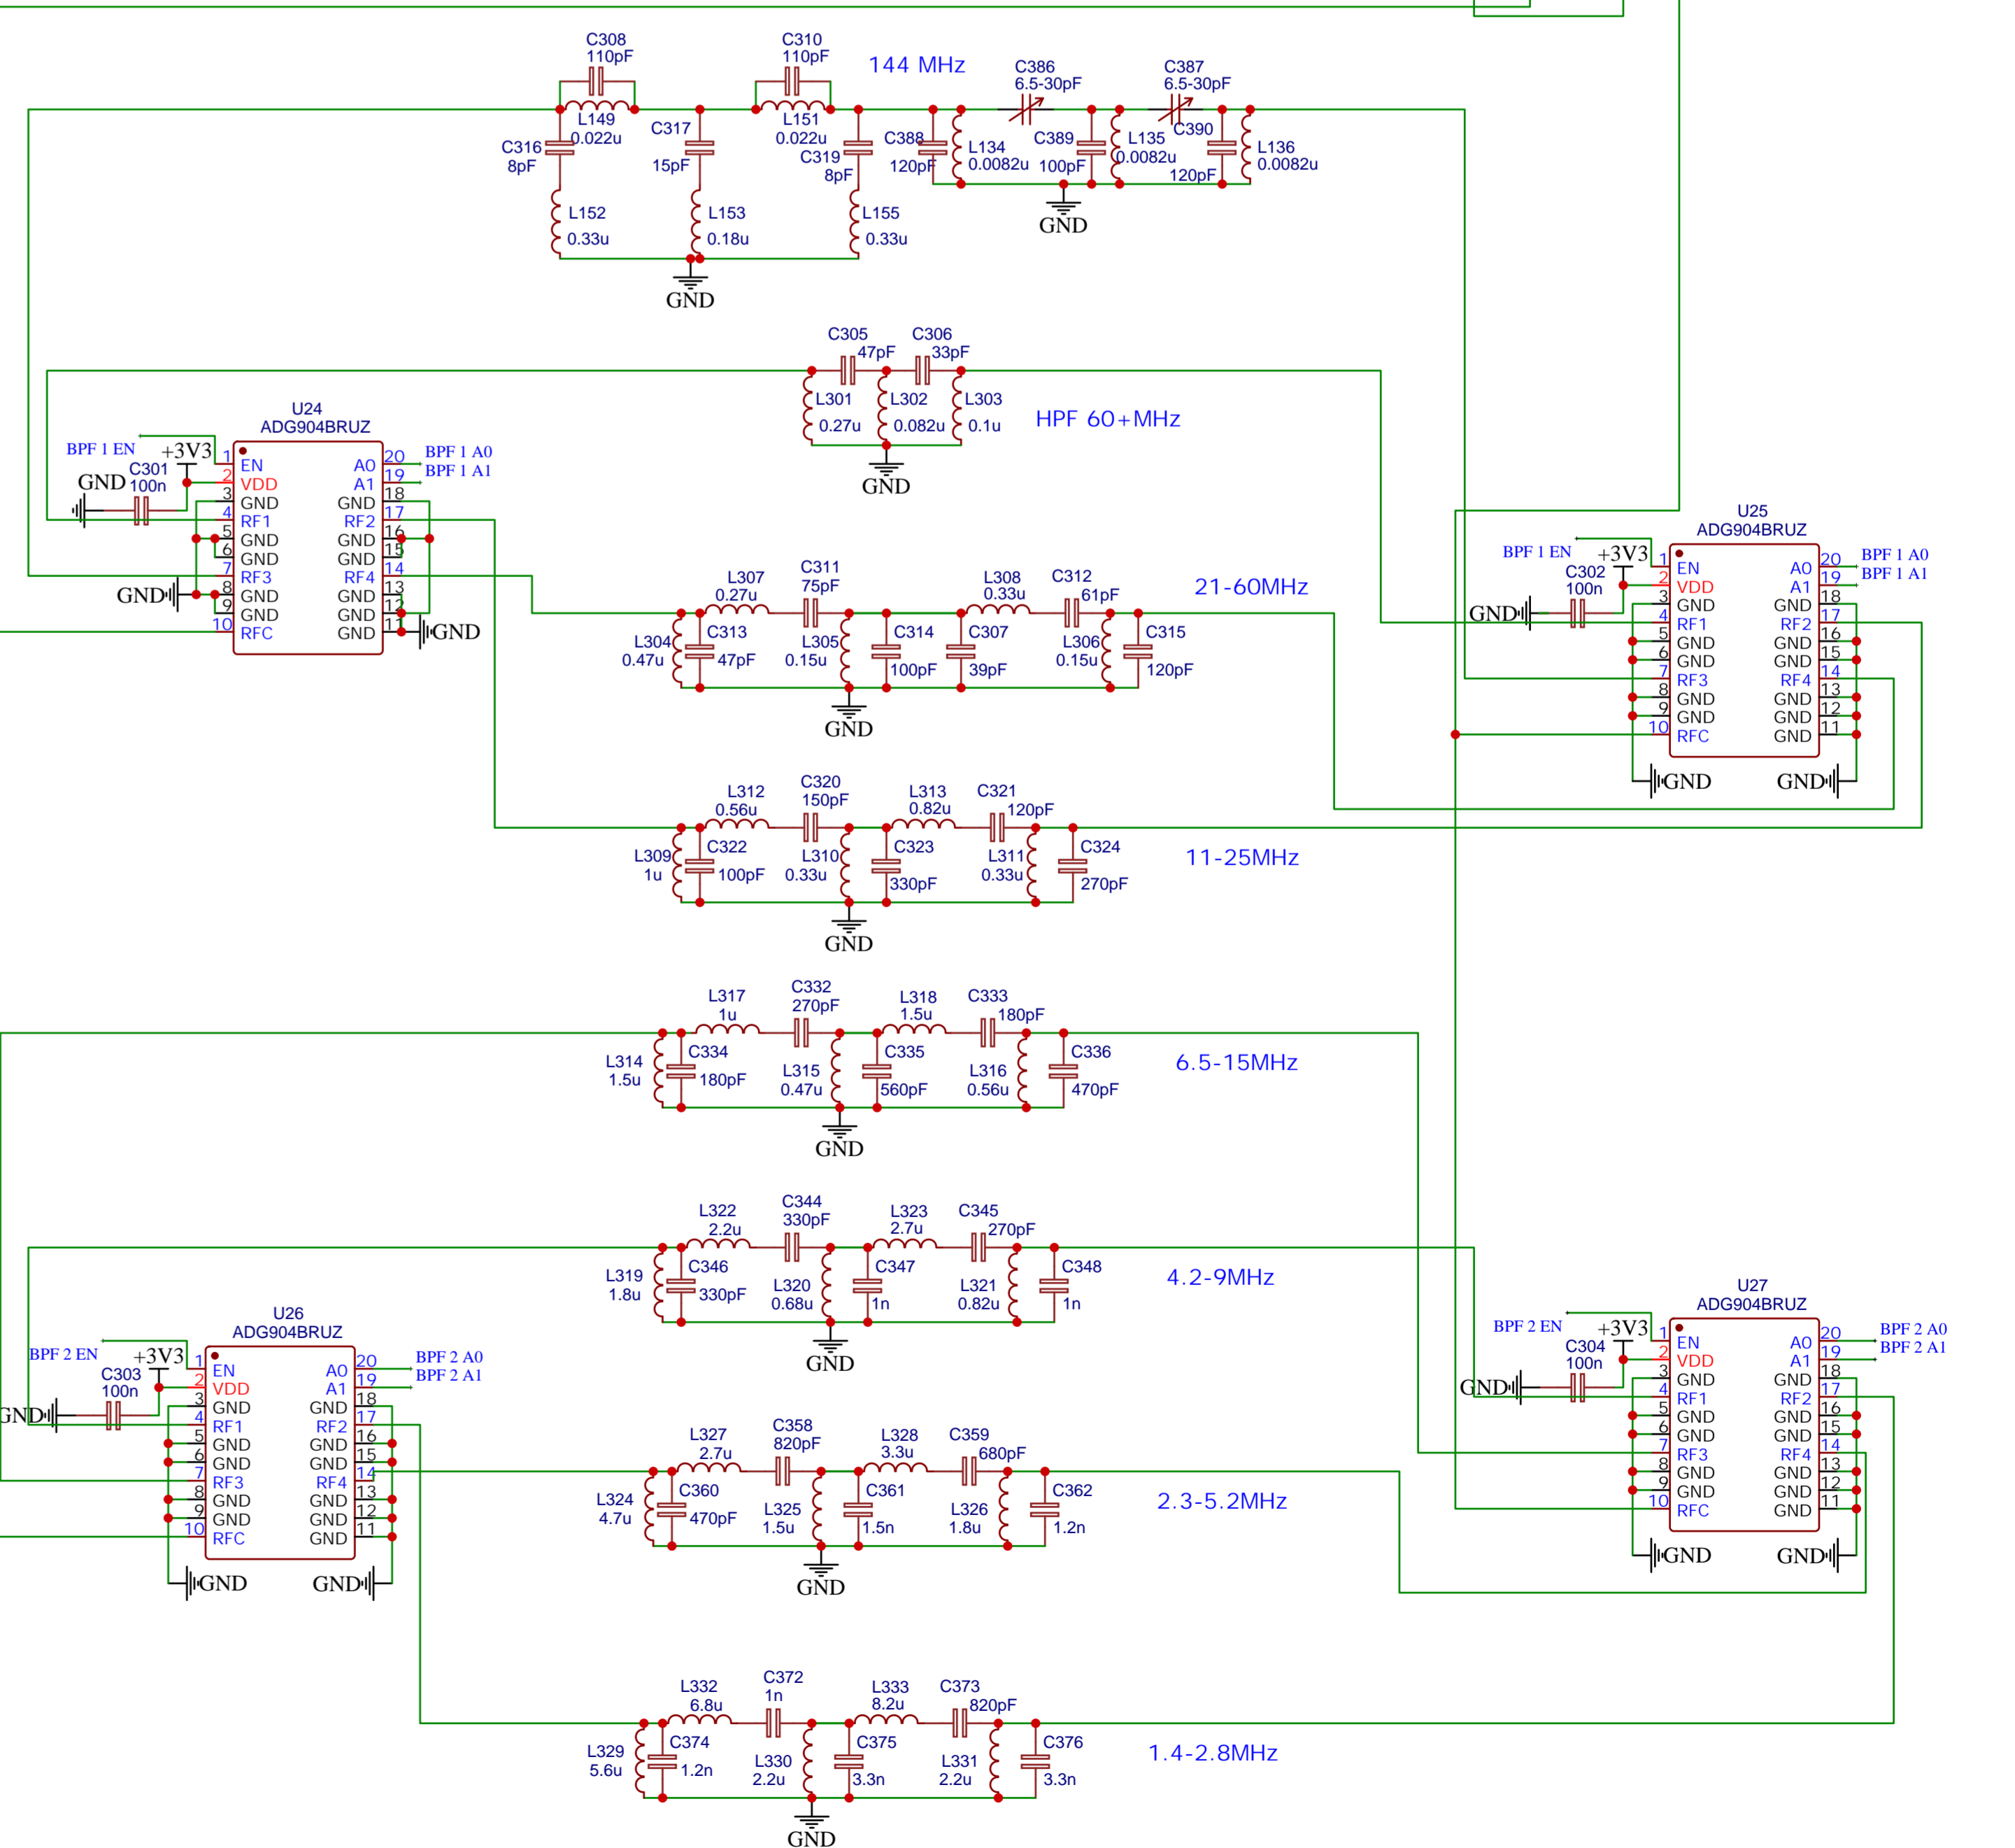

CONNECTIONS

CONTROL

LNA

ATT+LPF

HF SWR Tandem Match

HF TUNER

蔵い 膝櫻堵有割 黏い 有割 桐琴 煎 隣 漫

L7, L8 60 Mhz - 5T 0.8mm Air
 L10, L11 31 Mhz - T68-6 4T 0.6mm
 L13, L14 22 Mhz - T68-6 6T 0.6mm
 L16, L17 15 Mhz - T68-6 10T 0.6mm
 L19, L20 7.5 Mhz - T68-2 14T 0.6mm
 L22, L23 4.5 Mhz - T68-2 19T 0.5mm
 L25, L26 2.5 Mhz - T68-2 32T 0.4mm

VHF RF AMP

HF RF AMP

LPF-OUT

BPF-IN

VHF SWR Meter