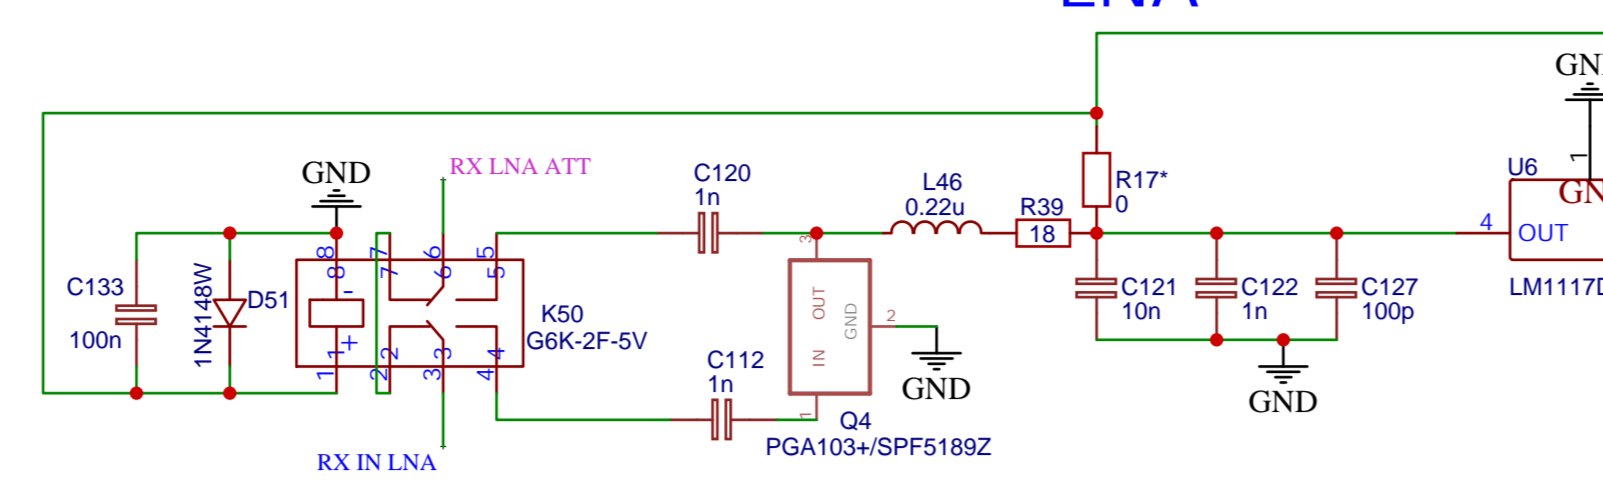

CONNECTIONS

CONTROL

LNA

ATT+LPF

HF SWR Tandem Match

HF TUNER

蔵い 膝櫻堵有割 黏い 有割 桐琴 煎 隣 漫

L7, L8 60 Mhz - 5T 0.8mm Air
 L10, L11 31 Mhz - T68-6 4T 0.6mm
 L13, L14 22 Mhz - T68-6 6T 0.6mm
 L16, L17 15 Mhz - T68-6 10T 0.6mm
 L19, L20 7.5 Mhz - T68-2 14T 0.6mm
 L22, L23 4.5 Mhz - T68-2 19T 0.5mm
 L25, L26 2.5 Mhz - T68-2 32T 0.4mm

VHF RF AMP

HF RF AMP

LPF-OUT

BPF-IN

VHF SWR Meter