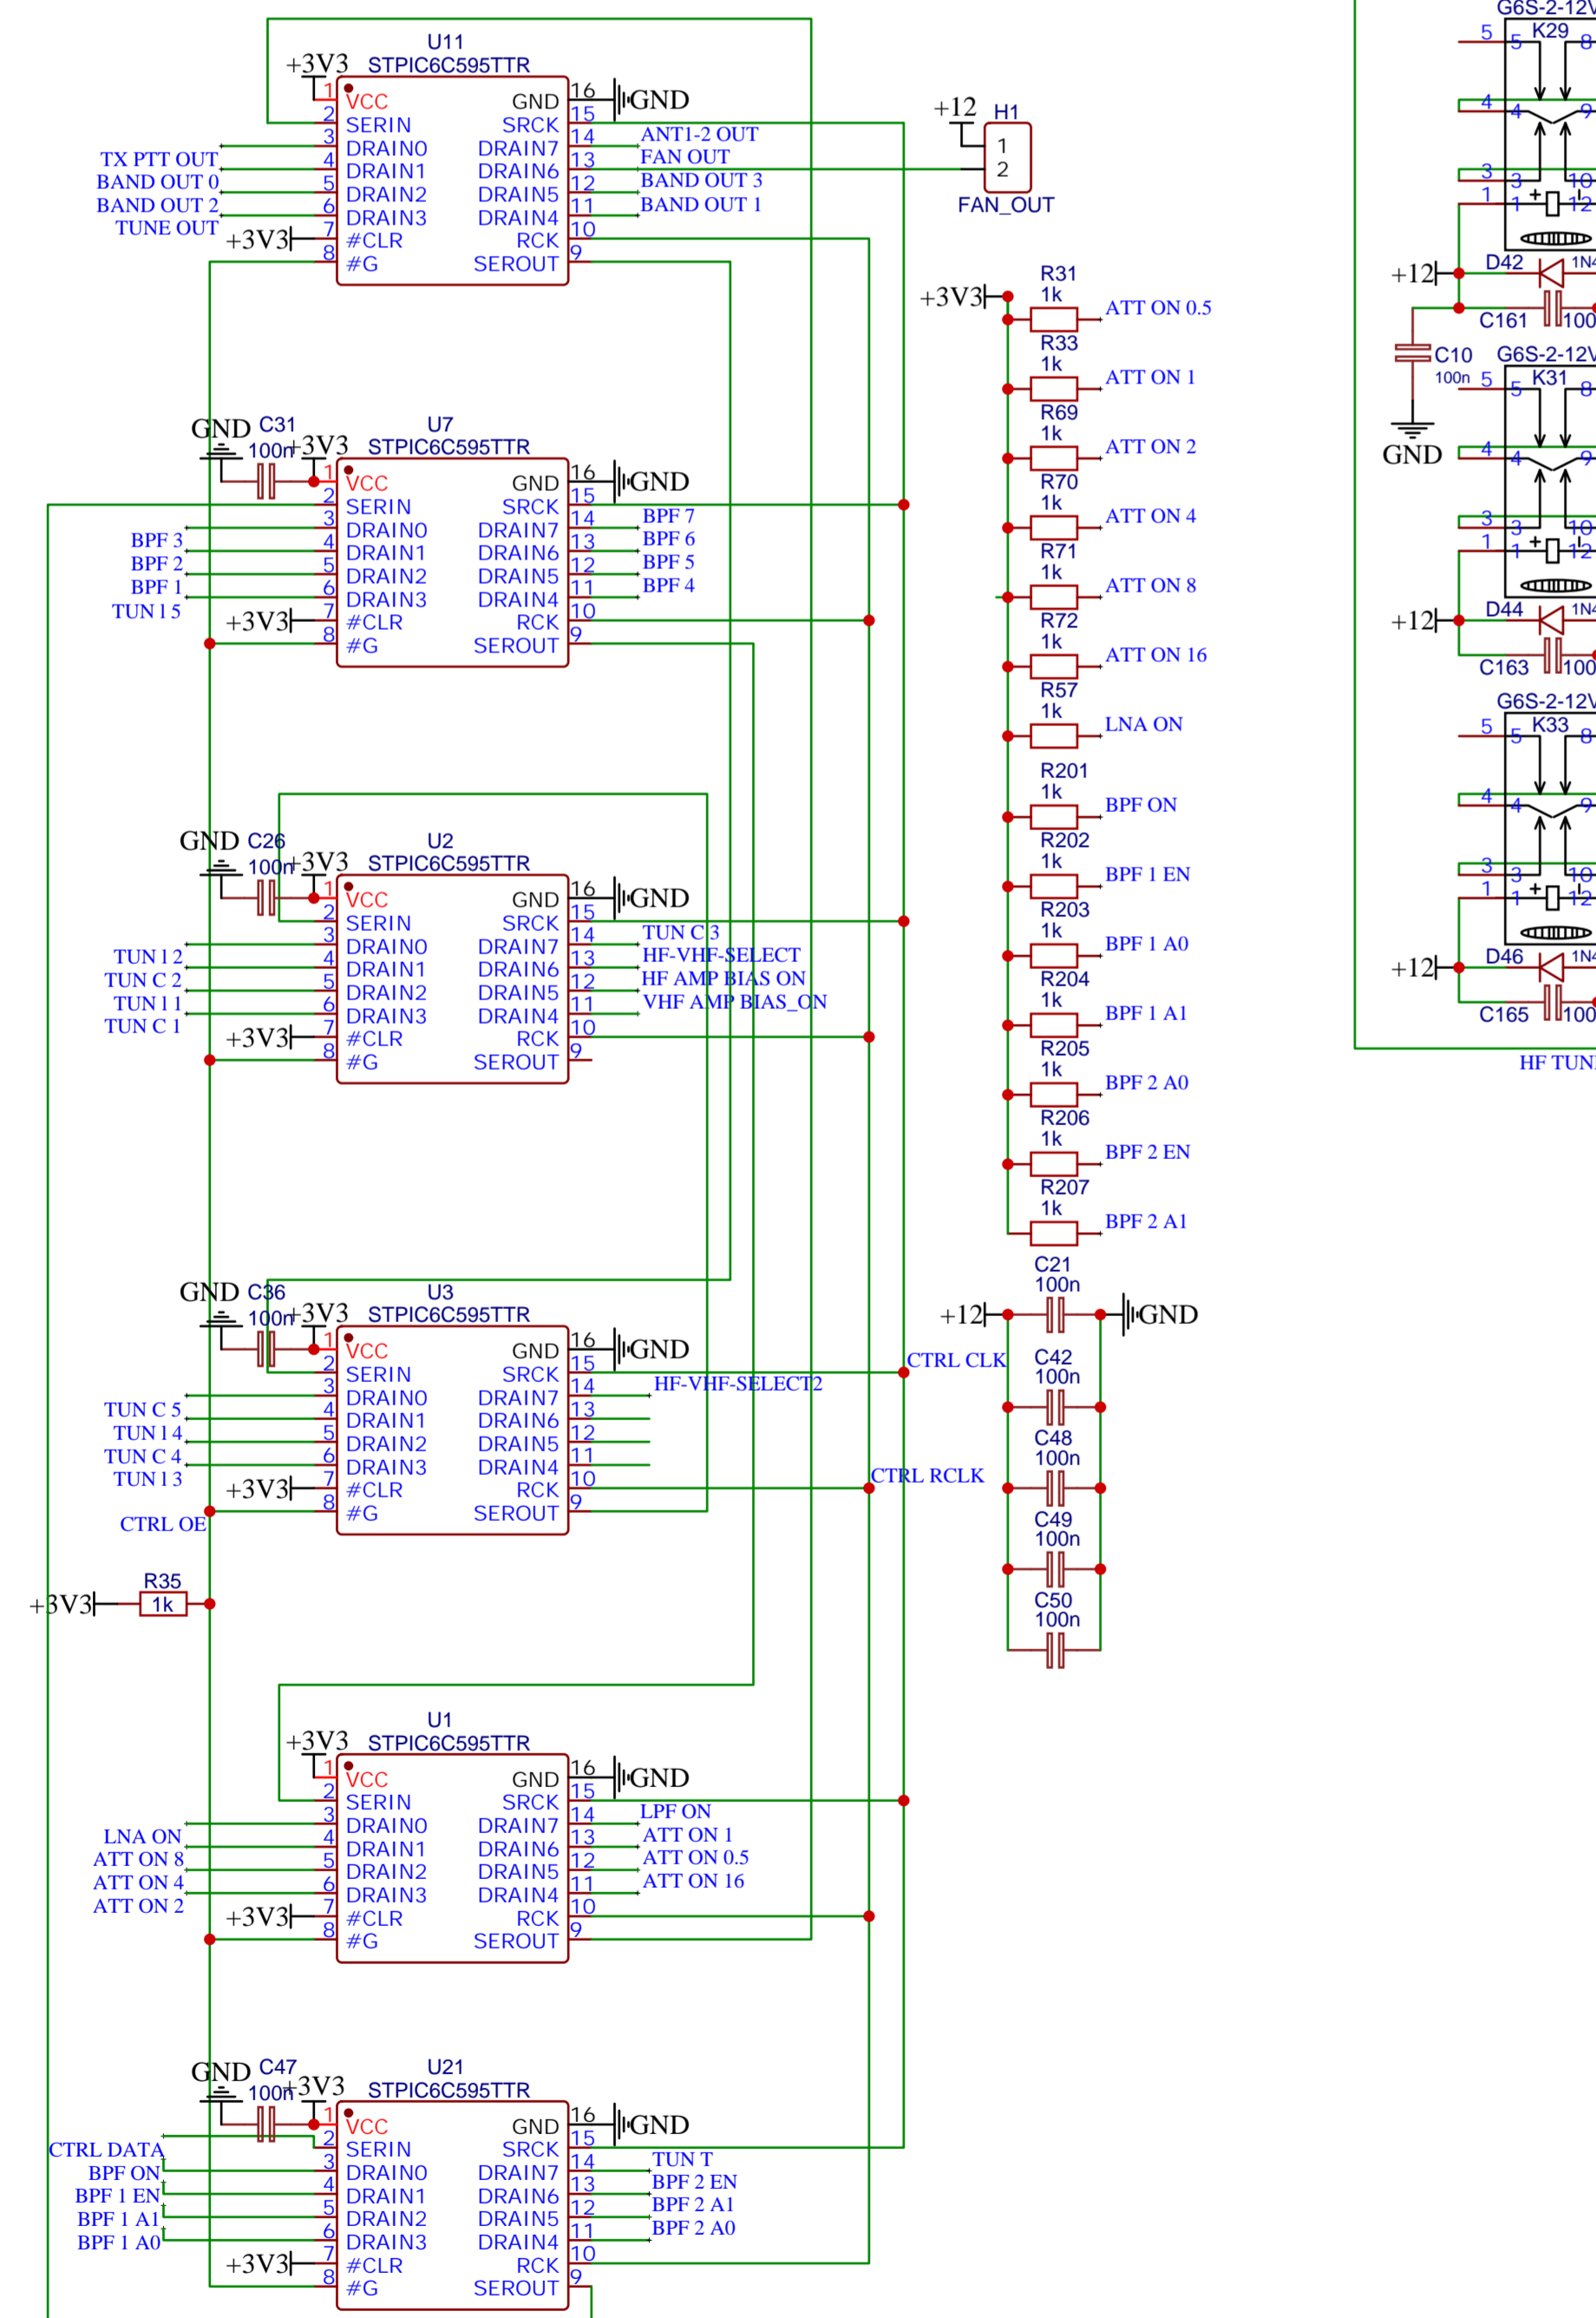

CONNECTIONS

CONTROL

LNA

ATT+LPF

HF SWR Tandem Match

HF TUNER

蔵い 膝櫻堵有割 黏い 有割 桐琴 煎 隣 漫

L7, L8 60 Mhz - 5T 0.8mm Air
 L10, L11 31 Mhz - T68-6 4T 0.6mm
 L13, L14 22 Mhz - T68-6 6T 0.6mm
 L16, L17 15 Mhz - T68-6 10T 0.6mm
 L19, L20 7.5 Mhz - T68-2 14T 0.6mm
 L22, L23 4.5 Mhz - T68-2 19T 0.5mm
 L25, L26 2.5 Mhz - T68-2 32T 0.4mm

VHF RF AMP

HF RF AMP

LPF-OUT

BPF-IN

VHF SWR Meter