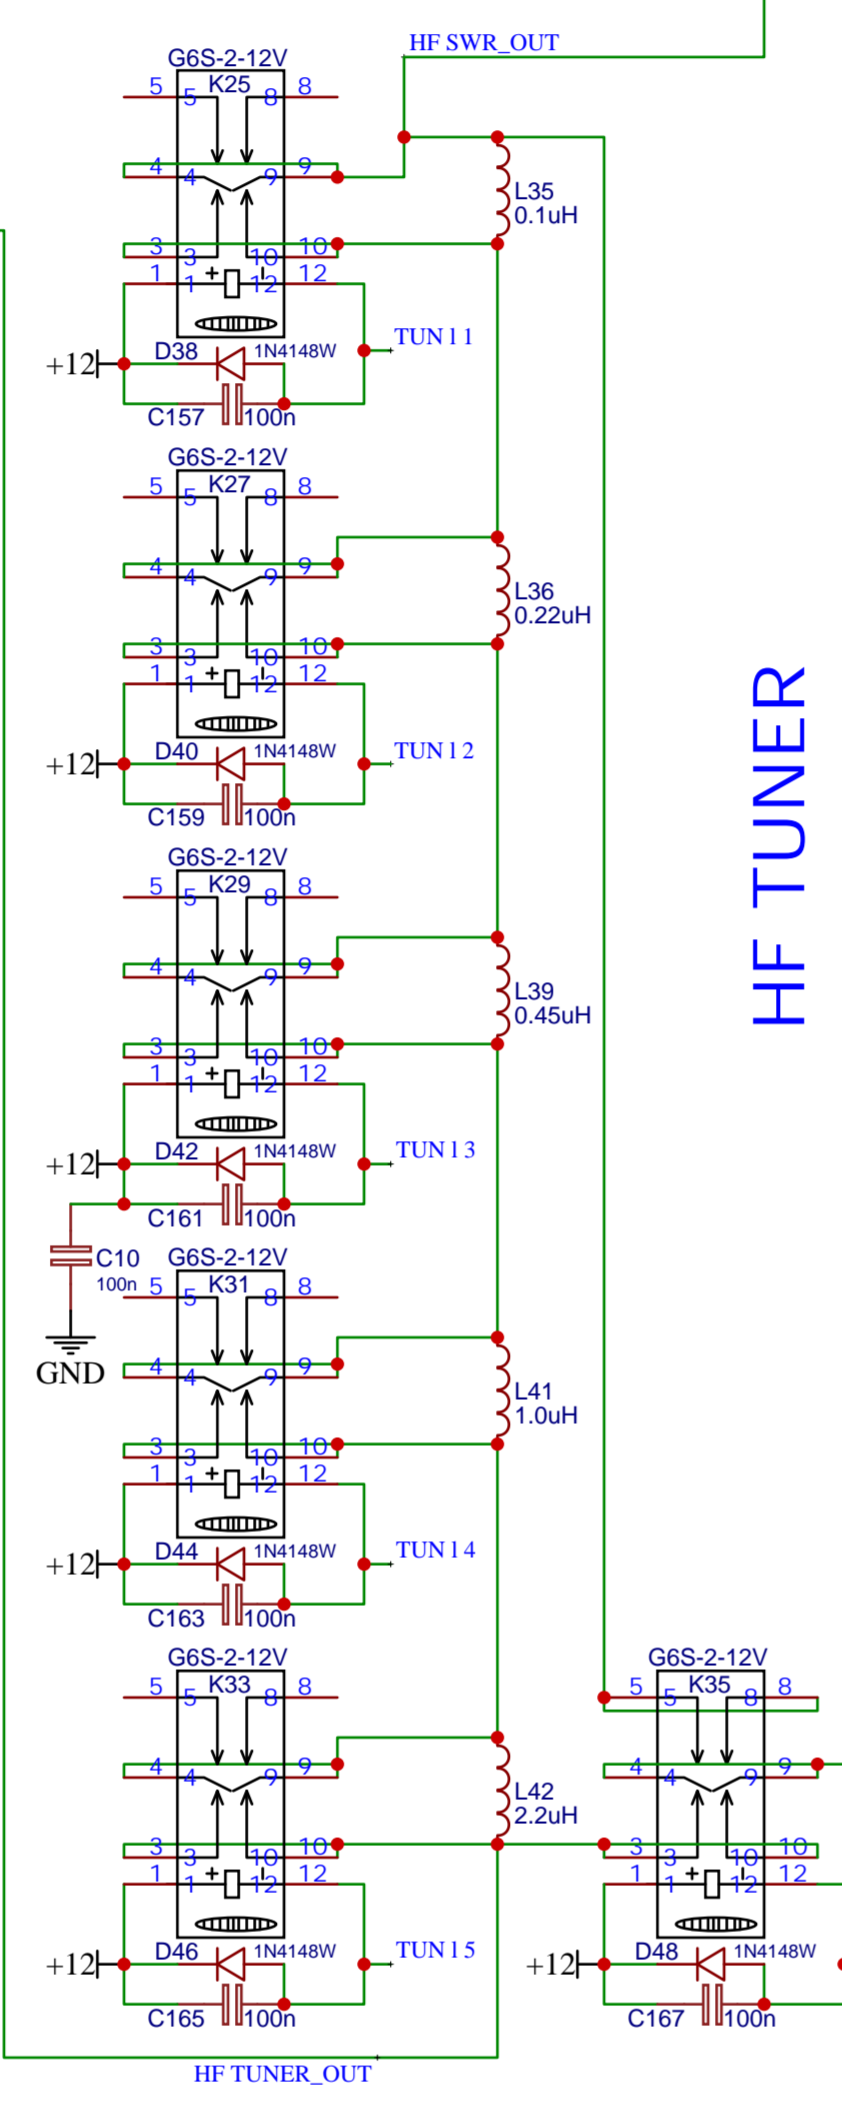

CONNECTIONS

CONTROL

LNA

ATT+LPF

HF SWR Tandem Match

HF TUNER

蔵い 膝櫻堵有割 黏い 有割 桐琴 煎 隣 漫

L7, L8 60 Mhz - 5T 0.8mm Air
 L10, L11 31 Mhz - T68-6 4T 0.6mm
 L13, L14 22 Mhz - T68-6 6T 0.6mm
 L16, L17 15 Mhz - T68-6 10T 0.6mm
 L19, L20 7.5 Mhz - T68-2 14T 0.6mm
 L22, L23 4.5 Mhz - T68-2 19T 0.5mm
 L25, L26 2.5 Mhz - T68-2 32T 0.4mm

VHF RF AMP

HF RF AMP

LPF-OUT

BPF-IN

VHF SWR Meter