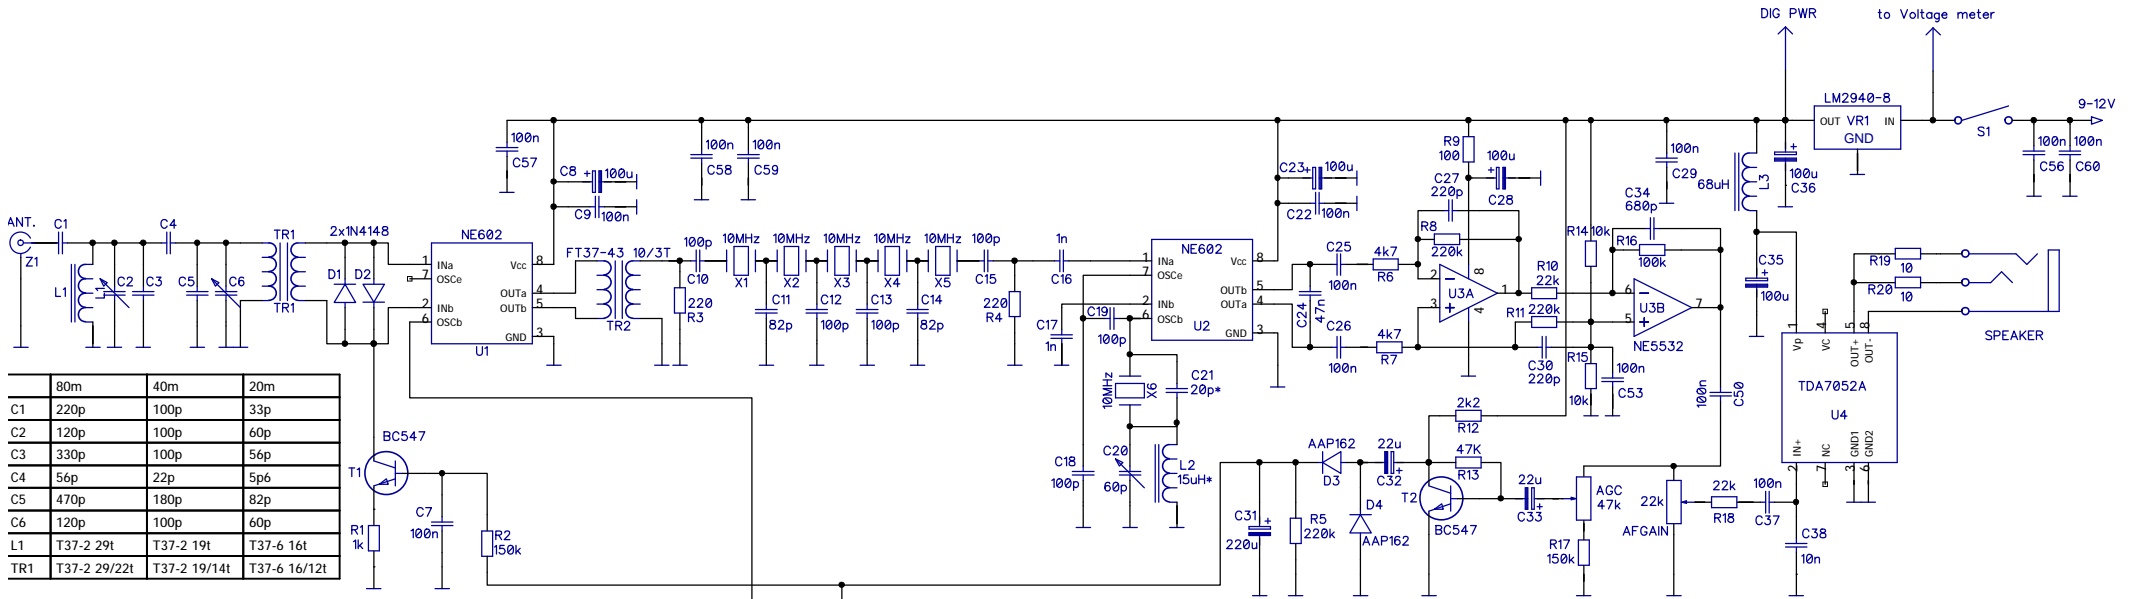

ODBIORNIK SSB "DANIEL" designed by SP8QEP 2017 (dla mojego kochanego synka - Danielka)

	80m	40m	20m
C1	220p	100p	33p
C2	120p	100p	60p
C3	330p	100p	56p
C4	56p	22p	5p6
C5	470p	180p	82p
C6	120p	100p	60p
L1	T37-2 29t	T37-2 19t	T37-6 16t
TR1	T37-2 29/22t	T37-2 19/14t	T37-6 16/12t