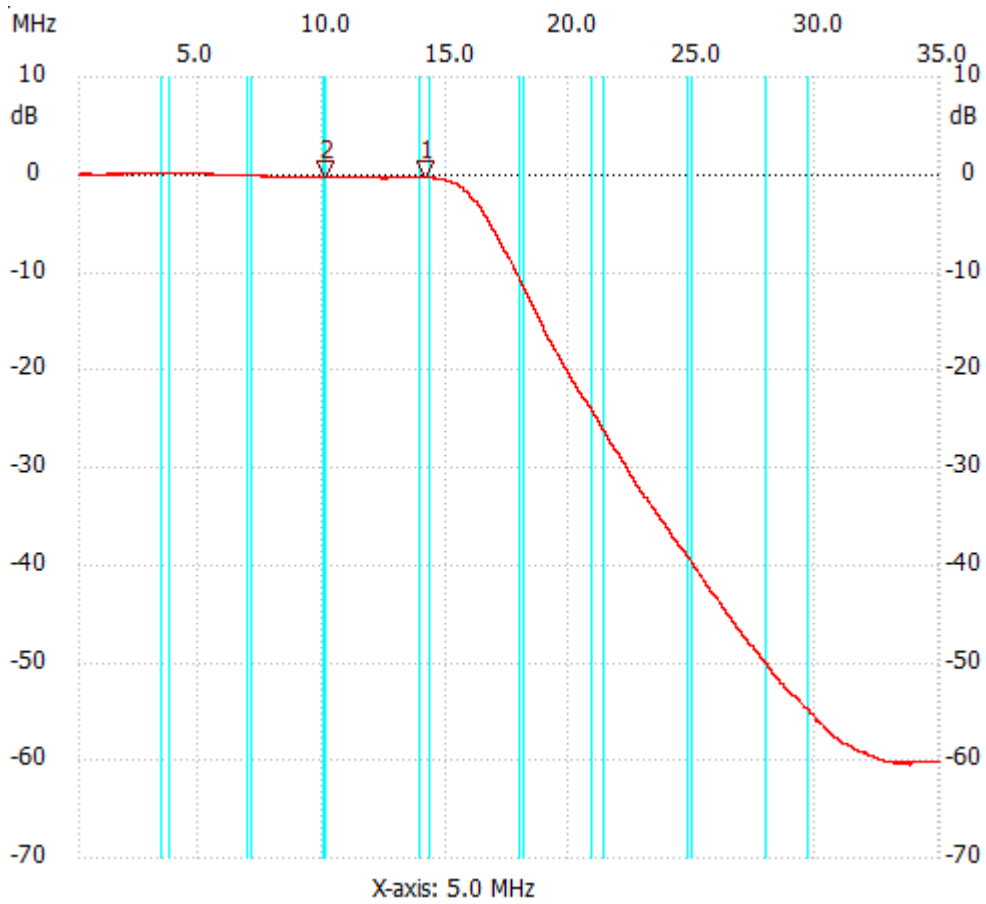

Startfreq: 0.100000 MHz; Stopfreq: 35.003018 MHz; Stepwidth: 3.491 kHz

Samples: 9999; Interrupt: 0 uS

;no_label

Cursor 1:

14.147784 MHz

Channel 1: -0.26dB

Cursor 2:

10.077278 MHz

Channel 1: -0.26dB

Channel 1

max :0.14dB 0.180293MHz

min :-60.58dB 33.749749MHz