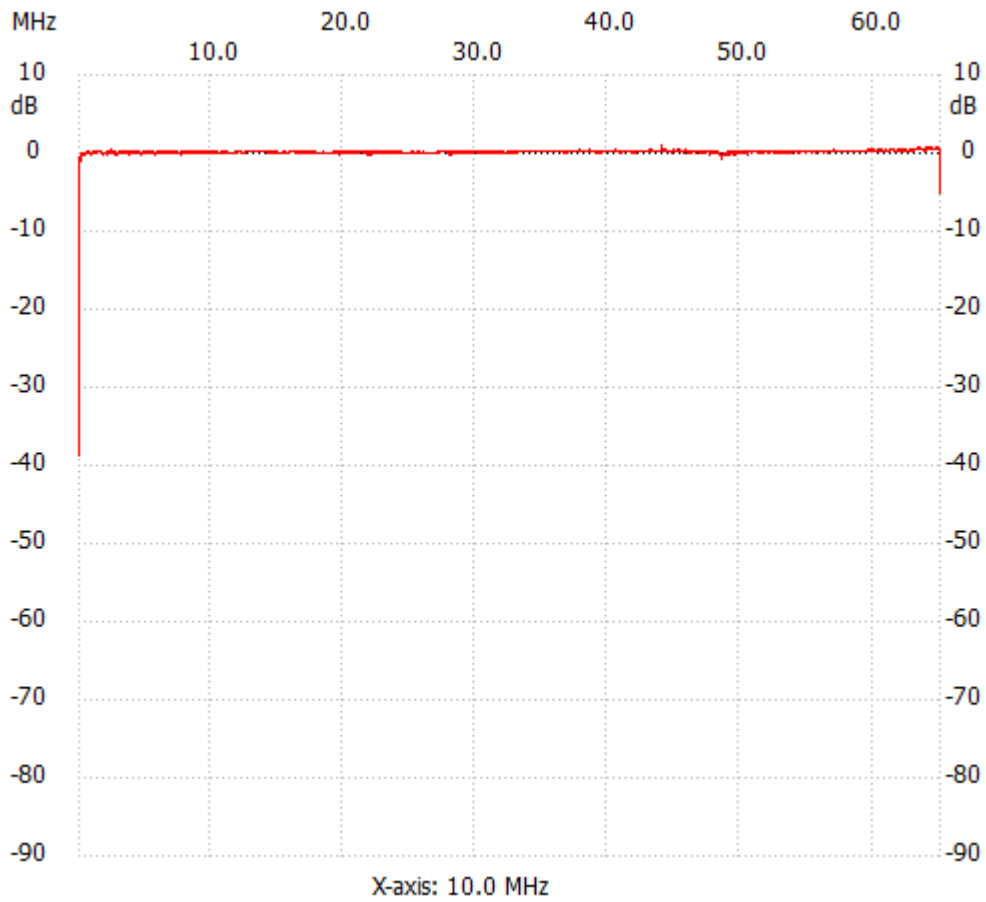

Startfreq: 0.100000 MHz; Stopfreq: 65.027012 MHz; Stepwidth: 6.494 kHz

Samples: 9999; Interrupt: 0 uS

;no\_label

Channel 1

max :1.12dB 44.096850MHz

min :-38.71dB 0.100000MHz

-----